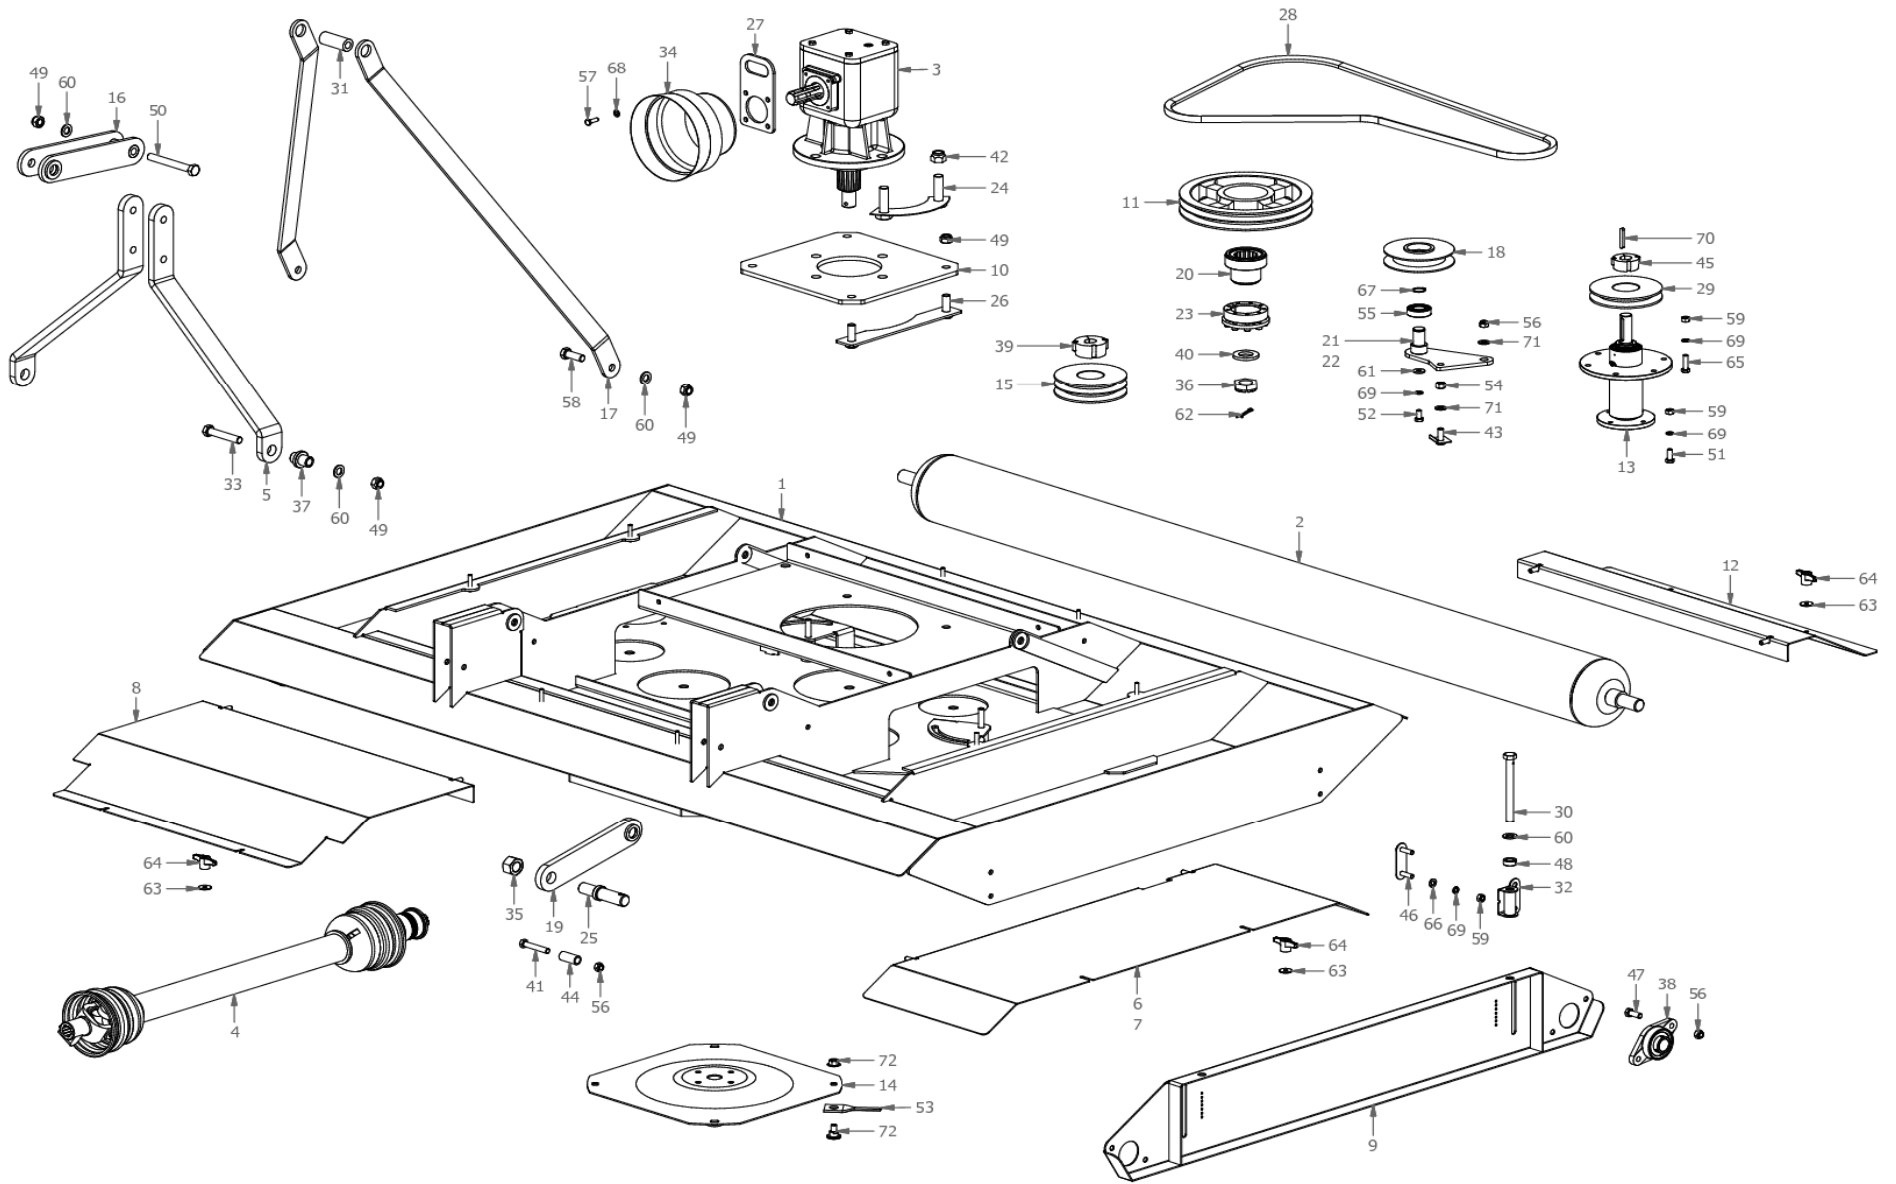

# F210 TurfPro Finishing Mower A0100

**F210 TurfPro Finishing Mower  
A0100**

Item	Part No.	Description	Qty	Item	Part No.	Description	Qty
1	H9700	Deck Painted	1	41	M41270	Bolt M12x70HT	2
2	H9701	Roller D165x2100	2	42	M61919	Nut Nyloc 3/4UNF	4
3	M1203	Gearbox F40	1	43	H9715	Bolt tensioner Captured M12	2
4	T400910CE112R12	PTO shaft B4 1.2m + O/R clutch F3	1	44	H9781	Bush 12.5x20x46	2
5	H9712	Top mast	1	45	M9780	Taper-lock bush 1610-25	2
6	H9703	Cover Left	1	46	H9713	Retainer 2-M10x35	4
7	H9704	Cover Right	1	47	M41230	Bolt M12x30HT	8
8	H9706	Cover Front	1	48	H9711	Collar	4
9	H9702	Side panel	2	49	M61616	Nut Nyloc M16	10
10	M9734	Base plate	1	50	M416130	Bolt M16x130HT	2
11	M9770	Pulley SPB 280-2V-3020T/L	1	51	M41025	Bolt M10x25HT	12
12	H9705	Cover Rear	1	52	M41020	Bolt M10x20HT	2
13	H9725	Spindle assy	3	53	M8527	Blade 4.3x45x122.5-18.2 Kuhn	12
14	H5159	Disk 4-M12 PCD516	3	54	M31209	Nut M12	2
15	M9769	Pulley SPB 150-2V-2517T/L	1	55	M5234	Bearing 6205-2RS	4
16	H9708	Link Hitch Upper	1	56	M61209	Nut Nyloc M12	12
17	H9714	Hitch stay	2	57	M40825	Bolt M8x25HT	4
18	RS116	Idler pulley	2	58	M41645	Bolt M16x45HT	2
19	H9707	Link Hitch Lower	2	59	M31007	Nut M10	38
20	H9768	Q Hub	1	60	M81602	Washer Flat M16x40x2	10
21	H9763	Idler brkt Left	1	61	M8575	Washer 10x25x3	2
22	H9764	Idler brkt Right	1	62	M1416	Split pin B5x60	1
23	M9771	Locking element FLK133-65x95	1	63	M82502	Washer M8x28x2	8
24	H1206	Ganged bolts 3/4UNFx2-1/2	2	64	P915115	Thumb nut M8	8
25	H0642	Pin Btm link Cat2-1.0UNF	2	65	M41035	Bolt M10x35HT	18
26	H9723	Bolt set M16x45-2	2	66	M81002	Washer Flat M10	8
27	M0626	Lifting bracket	1	67	M5242	Circlip External EXT0250	2
28	M9774	Belt SPB 2300	2	68	M80803	Washer Flat M8	4
29	RS061	Pulley SPB 150-1V-251T/L	2	69	M91002	Washer Spring M10	40
30	H9710	Leadscrew M16x150 Adjuster	4	70	M9772	Key 6x8x24mm	3
31	H9719	Bush 16.5x30x77	1	71	M81202	Washer Flat M12	4
32	H9709	Brkt Height adjust	4	72	M51233	Blade bolt+nut M12x33-12.9 Special	24
33	M41690	Bolt M16x90HT	2	73	M3359	Decal F210 Turfpro Finishing Mower	1
34	M1141	PTO counter cone	1	74	M3175	Decal PROUD TO BE SOUTH AFRICAN	1
35	M32515	Nut 1.0UNF	2	75	M3176	Decal Brid FALCON Meduim	2
36	0.140.7102.00	Nut Slotted M30x2	1	76	M3003	Serial plate Metal FALCON	1
37	H9720	Bush Stepped 17x40x47	2	77	M3170	Decal VERY IMPORTANT BEFORE USING.....	1
38	M0451	Bearing UCFL 206	4	78	M3171	Decal Baie Belangrik Alvorens U Die	1
39	M9773	Taper-lock bush 2012-25	1	79	M3172	Decal DANGER STAY AWAY - ROTATING.....	1
40	0.139.7101.00	Washer 31x56x6	1	80	M3194	Decal Oil filling point	3