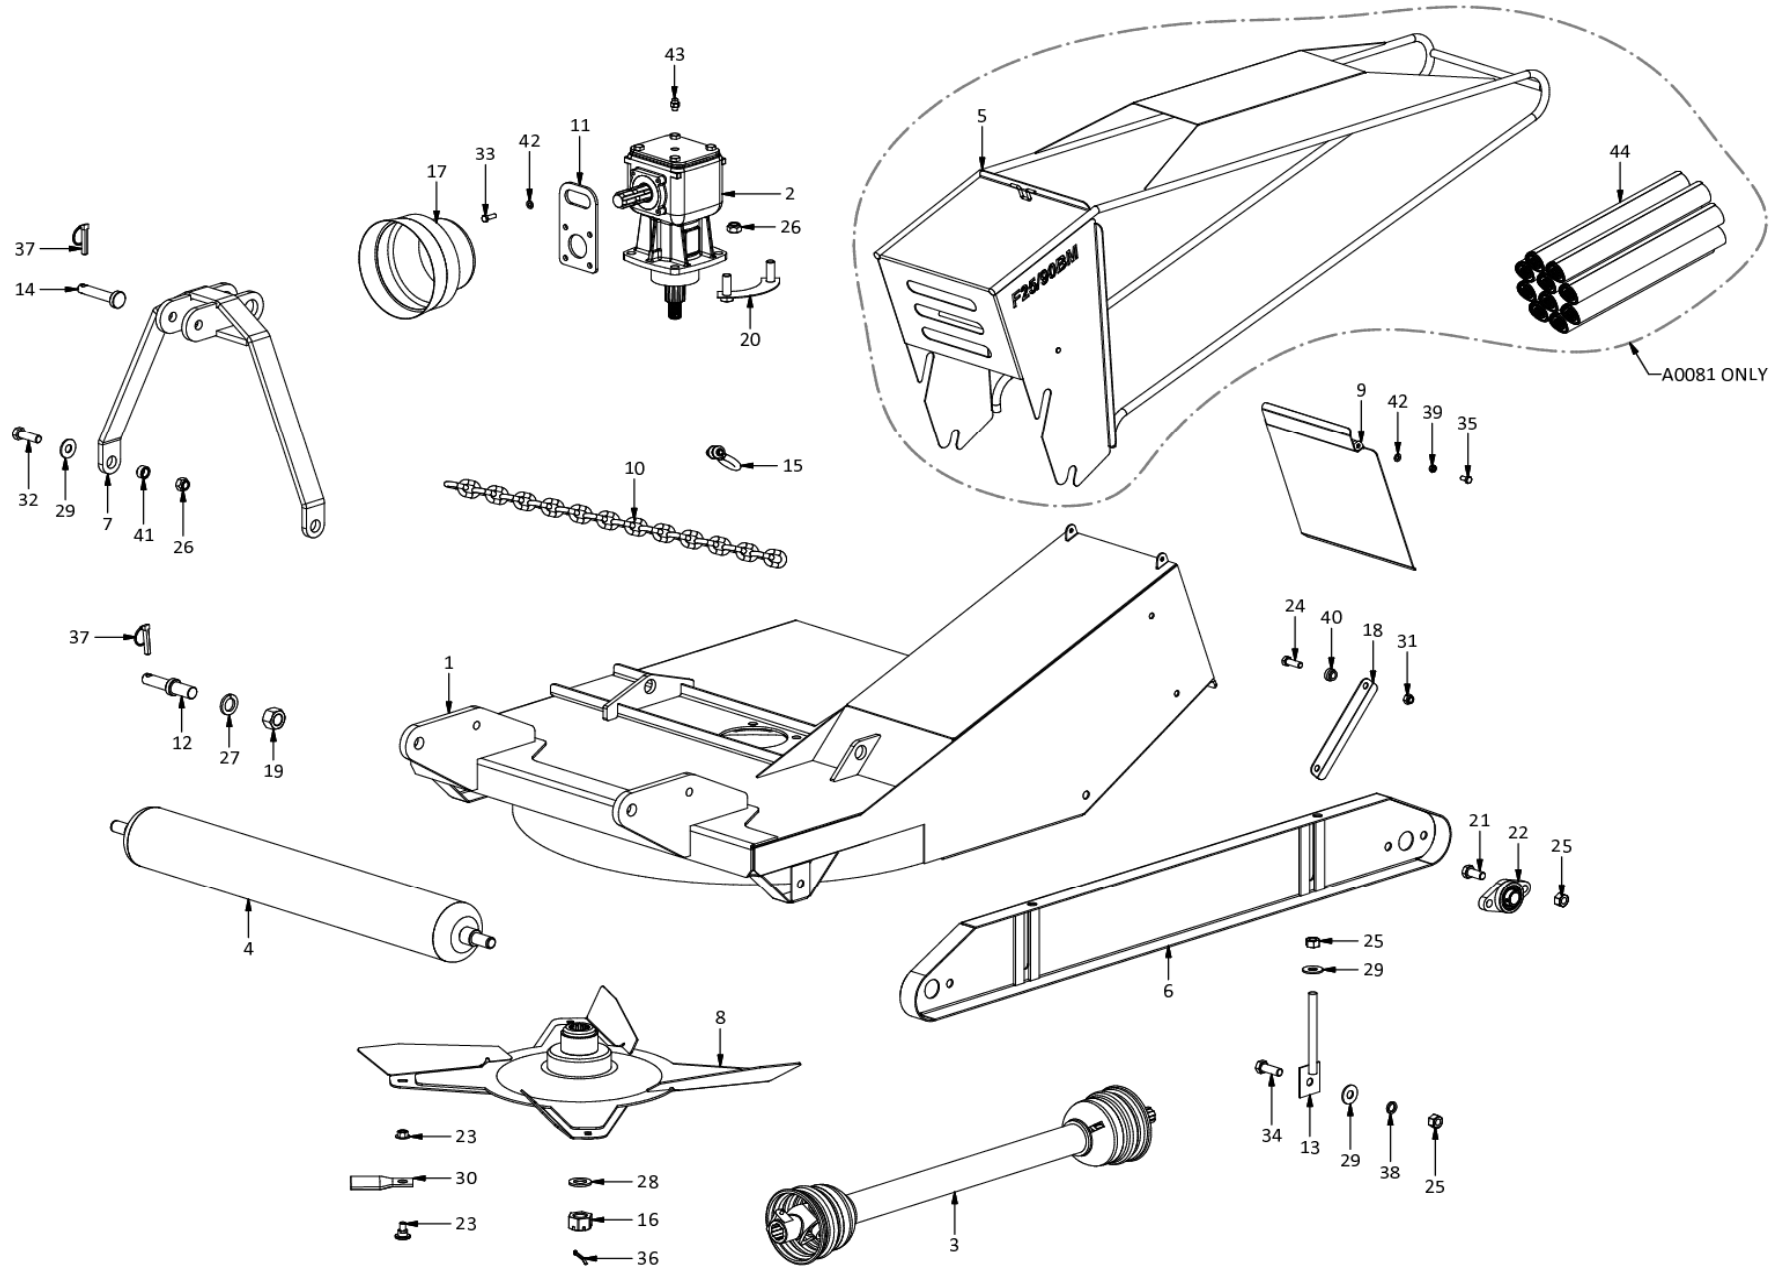

F25-90BM Blowermower (with & without grass bag frame)  
A0081 & A0092

**F25-90BM Blowermower (with & without grass bag frame)  
A0081 & A0092**

Item	Part No.	Description	Qty	Item	Part No.	Description	Qty
1	H9400A	Deck Painted 900	1	41	H71613	Bush 16x25x13	2
2	M1100	Gearbox F25	1	42	M80803	Washer Flat M8	6
3	T200810CE112112	PTO shaft T20 810	1	43	LF1786700161	Plug Breather 1/4BSP	1
4	H9420	Roller 900 D127.0	2	44	H0847	Grass bag set 40% Light duty	1
5	H9435	Bag frame F25/90BM	1	45	M3171	Decal Baie Belangrik Alvorens U Die	1
6	H9415	Side panel	2	46	M3168	Decal Bird FALCON Large	1
7	H0600	Top mast Cat1	1	47	M3169	Decal Bird FALCON Small	2
8	H9430	Disk BM Special	1	48	M3178	Decal Blade/Lem	1
9	H9440	Safety flap Chute F25/90BM	1	49	M3172	Decal DANGER STAY AWAY - ROTATING.....	1
10	R0609	Chain GR5 9.0	1	50	M3185	Decal F25/90BM Blowermower	1
11	M0626	Lifting bracket	1	51	M3174	Decal IMPORTANT WHEN LOADING.....	1
12	H0641	Pin Btm link Cat1	2	52	M3173	Decal Lifting hook	1
13	H0440	Height adjuster	4	53	M3175	Decal PROUD TO BE SOUTH AFRICAN	1
14	H0631	Pin Top link Cat1	1	54	M3170	Decal VERY IMPORTANT BEFORE USING.....	1
15	M0620	Shackle 9mm	2	55	M3003	Serial plate	1
16	LF13582200515	Nut Slotted M24x2	1				
17	M9252	PTO Counter-cone Comer 190.000.521	1				
18	M9438	Retainer Bag frame	2				
19	M32515	Nut 1.0UNF	2				
20	H1110	Gang bolts M16F-2	2				
21	M41635	Bolt M16x35 HT	8				
22	M0460	Bearing UCFL205	4				
23	M51233	Blade bolt+nut M12x33-12.9 Special	4				
24	M41235	Bolt M12x35HT	4				
25	M31612	Nut M16	16				
26	M61616	Nut Nyloc M16	6				
27	M92605	Washer Spring 1.0in	2				
28	LF13583200409	Washer 25x44x4	1				
29	M81603	Washer M16x40x3	10				
30	M8527	Blade 4.3x45x122.5-18.2 Kuhn	4				
31	M61209	Nut Nyloc M12	4				
32	M41650	Bolt M16x50HT	2				
33	M40825	Bolt M8x25 HT	4				
34	M41645	Bolt M16x45HT	4				
35	M40815	Bolt M8x16HT	2				
36	M1416	Split pin B5x60	1				
37	FLP11	Lynchpin 11mm	3				
38	M91604	Washer Spring M16	12				
39	M60809	Nut Nyloc M8	2				
40	H9439	Bush 13x20x12	4				