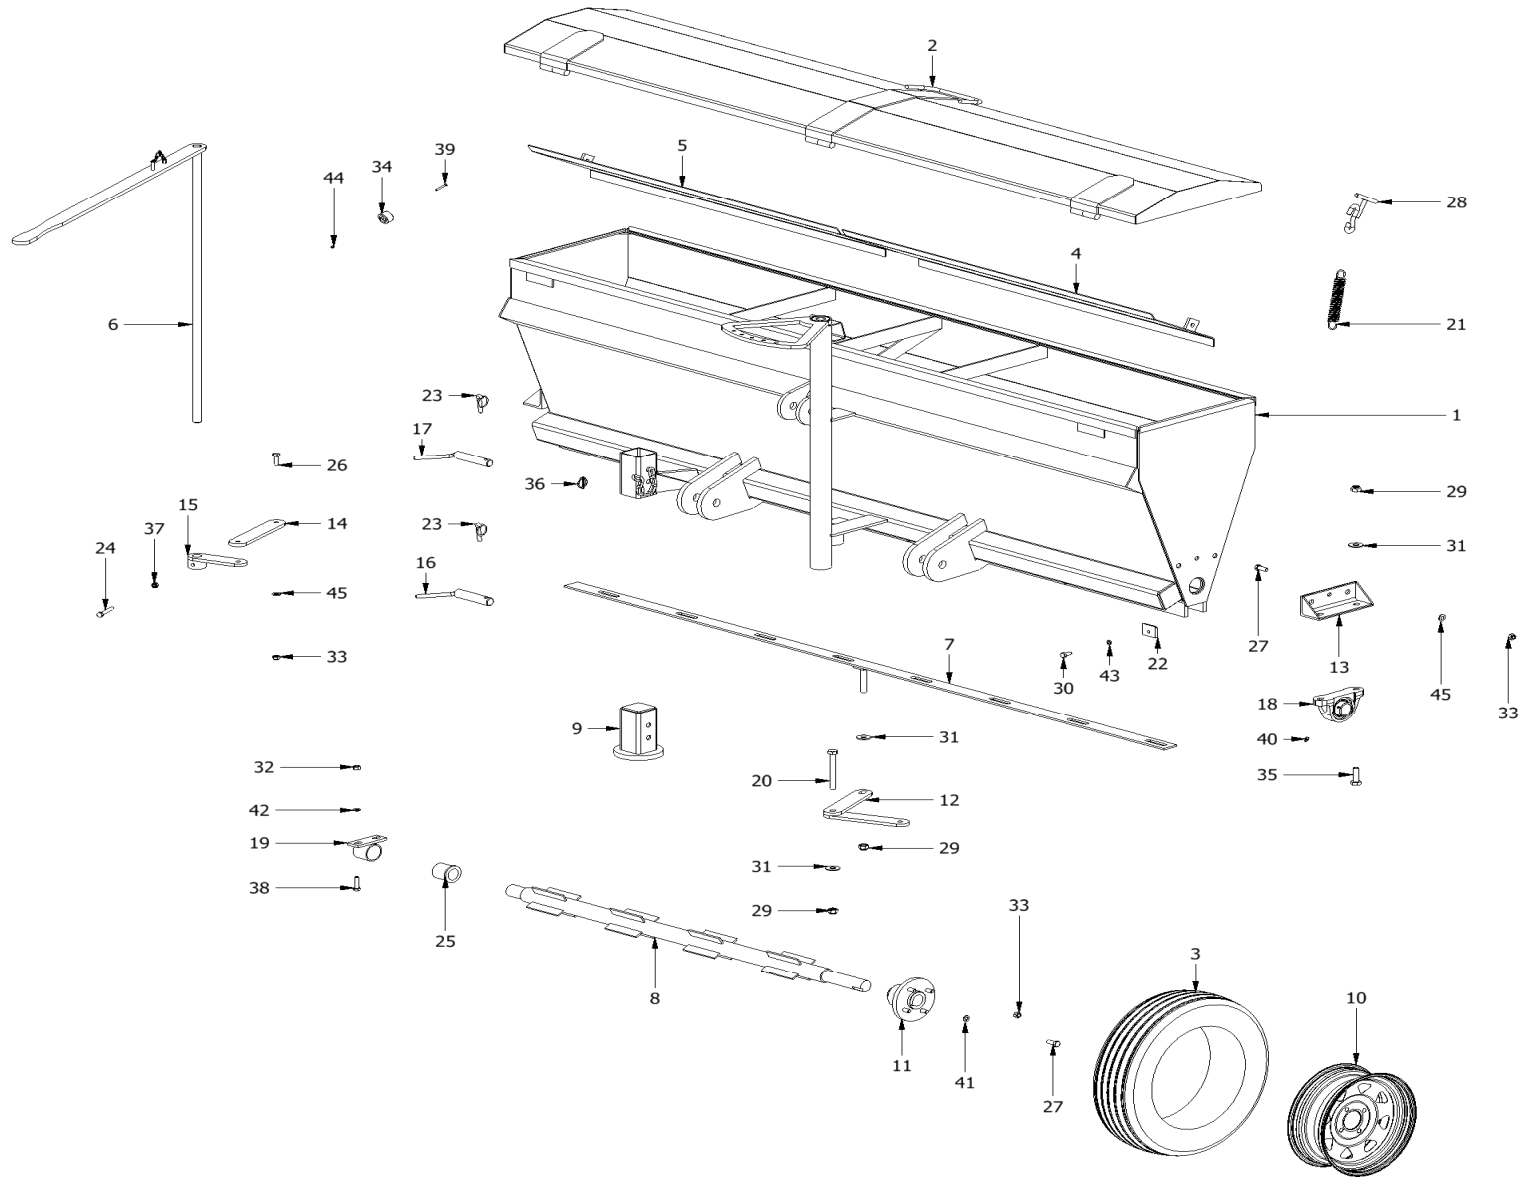

F400 Limespreeder
A0064

**F400 Limespreader
A0064**

Item	Part No.	Description	Qty	Item	Part No.	Description	Qty
1	H3515	Painted Hull F3000 Limespreader 2.4m	1	41	M91213	Washer Spring M12 Galv	2
2	H5369	Top Cover A0064	1	42	M81002	Washer Flat M10 Galv	4
3	M3521	Tyre 195R14C 8ply import	2	43	M91002	Washer Spring M10 Galv	16
4	H5371	Inside Deflector Plate LHS	1	44	M30506	Nut Nyloc M5	1
5	H5372	Inside Deflector Plate RHS	1	45	M81202	Washer Flat M12 Galv	8
6	H3534	Lime Flow Handle	1	46	M3176	Decal Bird Falcon Meduim	1
7	H5373	Baffle Plate 50x3000x6 Parallel Slots	1	47	M3175	Decal PROUD TO BE SOUTH AFRICAN	1
8	H3516	Shafts Limespreader 2.4m (Incl Paddels)	2	48	M3169	Decal Bird FALCON Small	2
9	H3545	Jack Stand	1	49	M3161	Decal F400 Limespreader	1
10	M3520	Rim White 6Jx14" 4/100	2	50	M3003	Serial plate Metal FALCON	1
11	H3507	Hub Unit Limspreader	2				
12	H3535	Lime Flow L Plate	1				
13	H3540	Side Bearing Bracket	2				
14	M5370	Lime Flow Plate	1				
15	H3543	Lime Flow Handle Lock	1				
16	H7115	Pin Btm link Cat2 125mm	2				
17	H0634	Pin Top link Cat 2-125mm	1				
18	M3504	Bearing UCP 208	2				
19	H3508	Bush Steel LimSpreader	2				
20	M416140	Bolt M16x140 HT Galv	1				
21	M3512	Spring	1				
22	H3517	Guide block	16				
23	FLP11	Lynchpin 11mm	3				
24	M41070	Bolt M10x70 HT Galv	1				
25	H3509	Bushes Nylon Limespreader	2				
26	M41235	Bolt M12x35 HT Galv	2				
27	M41230	Bolt M12x30HT Galv	8				
28	H3539	Spring Handle	1				
29	M61616	Nut Nyloc M16 Galv	6				
30	M41025	Bolt M10x25HT Galv	16				
31	M81603	Washer M16x40x3 Galv	6				
32	M31209	Nut M12 Galv	4				
33	M61209	Nut Nyloc M12 Galv	16				
34	M3519	Stopper Rubber	1				
35	M41650	Bolt M16x50 HT Galv	4				
36	FLP4	Lynchpin 4mm	1				
37	M31007	Nut M10 Galv	1				
38	M41240	Bolt M12x40 HT Galv	4				
39	M10530	Bolt M5x30	1				
40	M10039	Grease nipple 1/8inch	2				