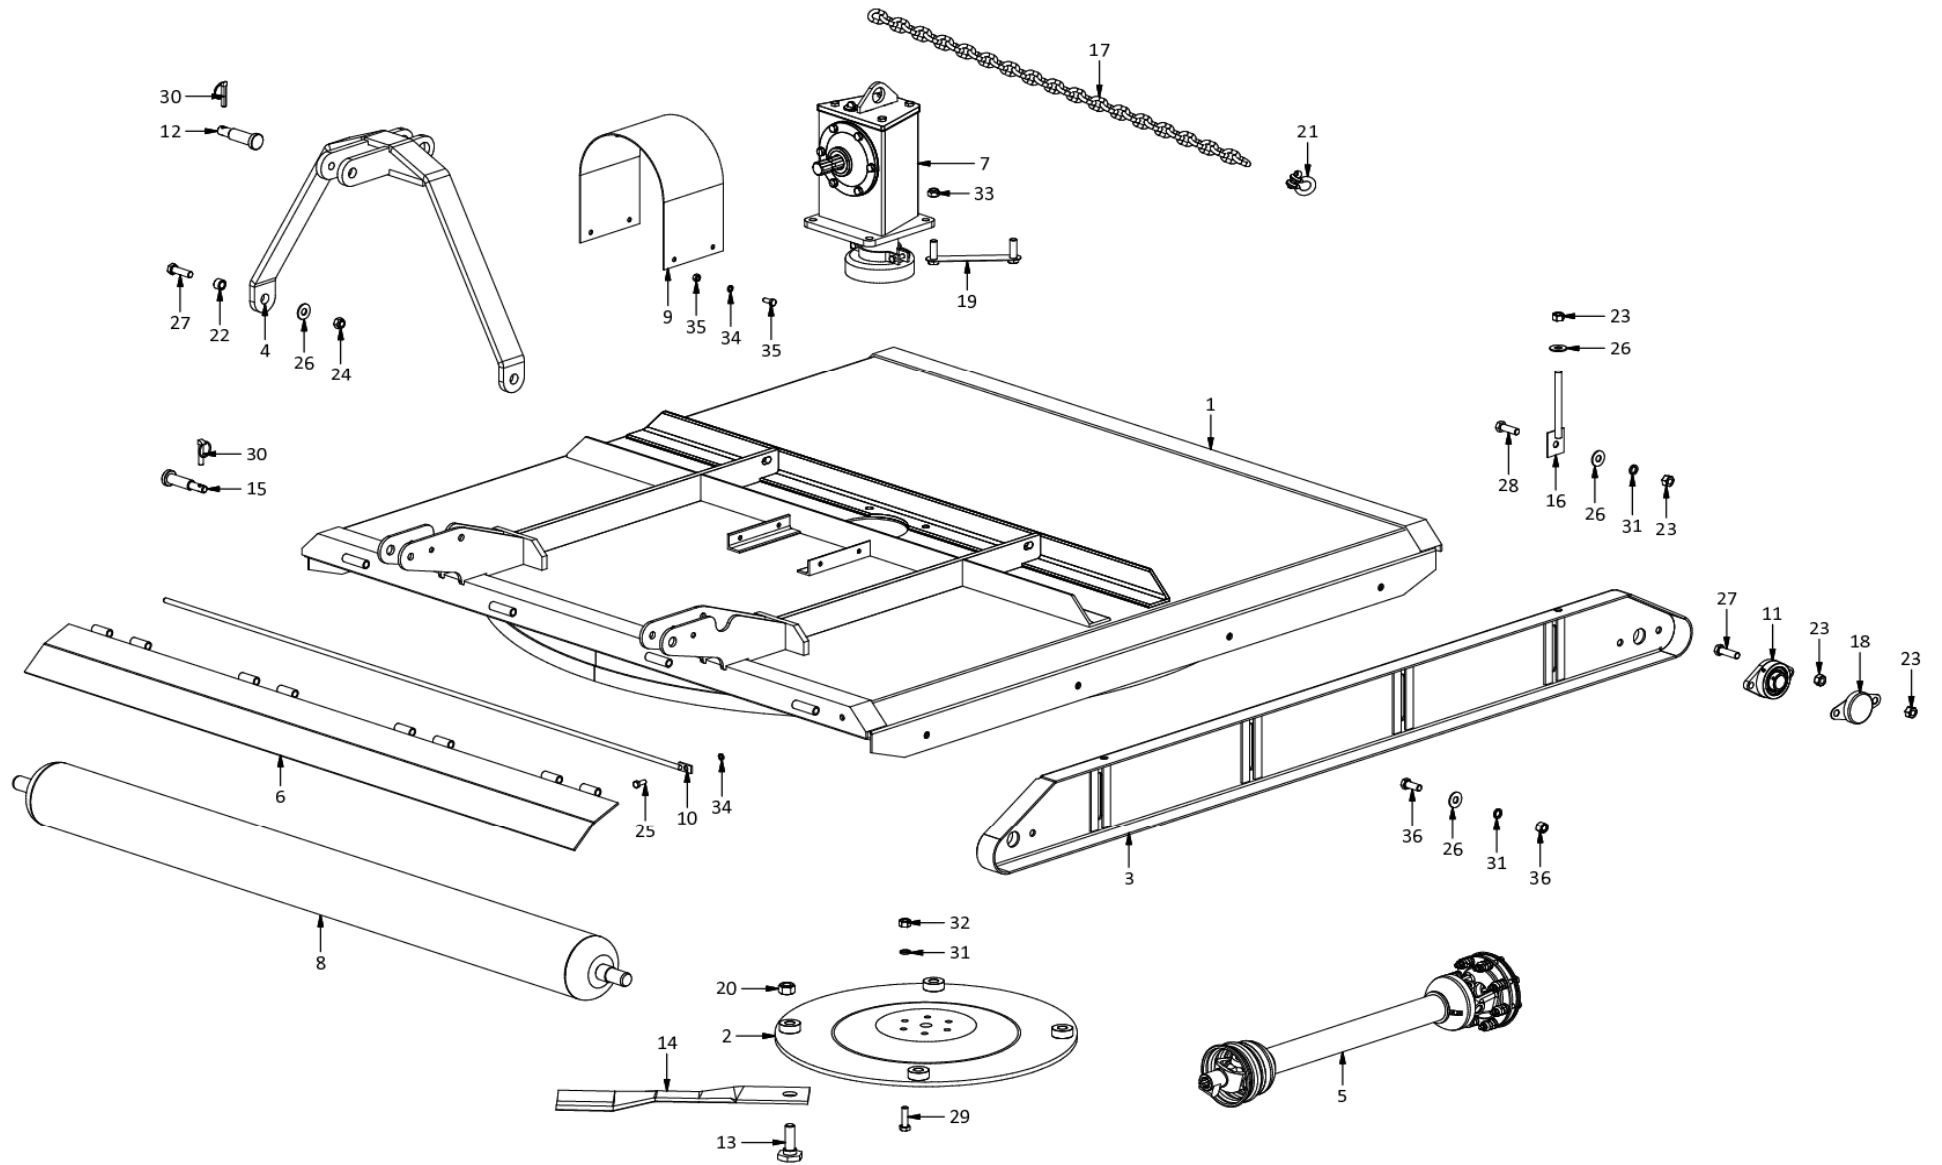

F50-180GM Grassmulcher
A0048

**F50-180GM Grassmulcher
A0048**

Item	Part No.	Description	Qty	Item	Part No.	Description	Qty
1	H0553	Deck Painted 1800	1	41	M3176	Decal Bird Falcon Meduim	2
2	H1256	Disk 4-M22 PCD650	1	42	M3178	Decal Blade/Lem	1
3	H0410	Side panel	2	43	M3172	Decal DANGER STAY AWAY - ROTATING.....	1
4	H0603	Top mast Cat1/2	1	44	M3156	Decal F50/180GM Grassmulcher	1
5	T600960CE112F22	PTO shaft T60 960 112 F22	1	45	M3174	Decal IMPORTANT WHEN LOADING.....	1
6	H0203	Flap Rear 1800	2	46	M3173	Decal Lifting hook	1
7	H1300	Gearbox F50	1	47	M3175	Decal PROUD TO BE SOUTH AFRICAN	1
8	H0303	Roller 1800 D165.0	2	48	M3170	Decal VERY IMPORTANT BEFORE USING.....	1
9	H0702	PTO guard	1				
10	H0103	Pin Hinge 1800	2				
11	M0461	Bearing UCFL207	4				
12	H0645	Pin Btm link Cat2/1	1				
13	M52275	Blade bolt M22-10.9 Special	4				
14	H1523EXT	Blade 10x100x(555)-32.5	4				
15	H0633	Pin Top link Cat2/1	2				
16	H0440	Height adjuster	4				
17	R0609	Chain GR5 9.0	1				
18	M0465	Dust cover UCFL207	4				
19	H5357	Ganged bolts M16Fx55	2				
20	M62222	Nut Nyloc M22	4				
21	M0622	Shackle 7/16in 1.5T	2				
22	H71617	Bush 16x25x17	2				
23	M31612	Nut M16	24				
24	M61616	Nut Nyloc M16	2				
25	M41025	Bolt M10x25HT	2				
26	M81603	Washer M16x40x3	14				
27	M41655	Bolt M16x55HT	10				
28	M41650	Bolt M16x50HT	4				
29	M41450	Bolt M14x50HT	6				
30	FLP11	Lynchpin 11mm	3				
31	M91604	Washer Spring M16	12				
32	M31410	Nut M14	6				
33	M61616F	Nut Nyloc M16F	4				
34	M91002	Washer Spring M10	6				
35	M11025	Bolt+nut M10x25HT	8				
36	M11640	Bolt+nut M16x40HT	8				
37	M3003	Serial plate	1				
38	M3187	Decal ATTENTION If your tractor is	1				
39	M3171	Decal Baie Belangrik Alvorens U Die	1				
40	M3168	Decal Bird FALCON Large	1				