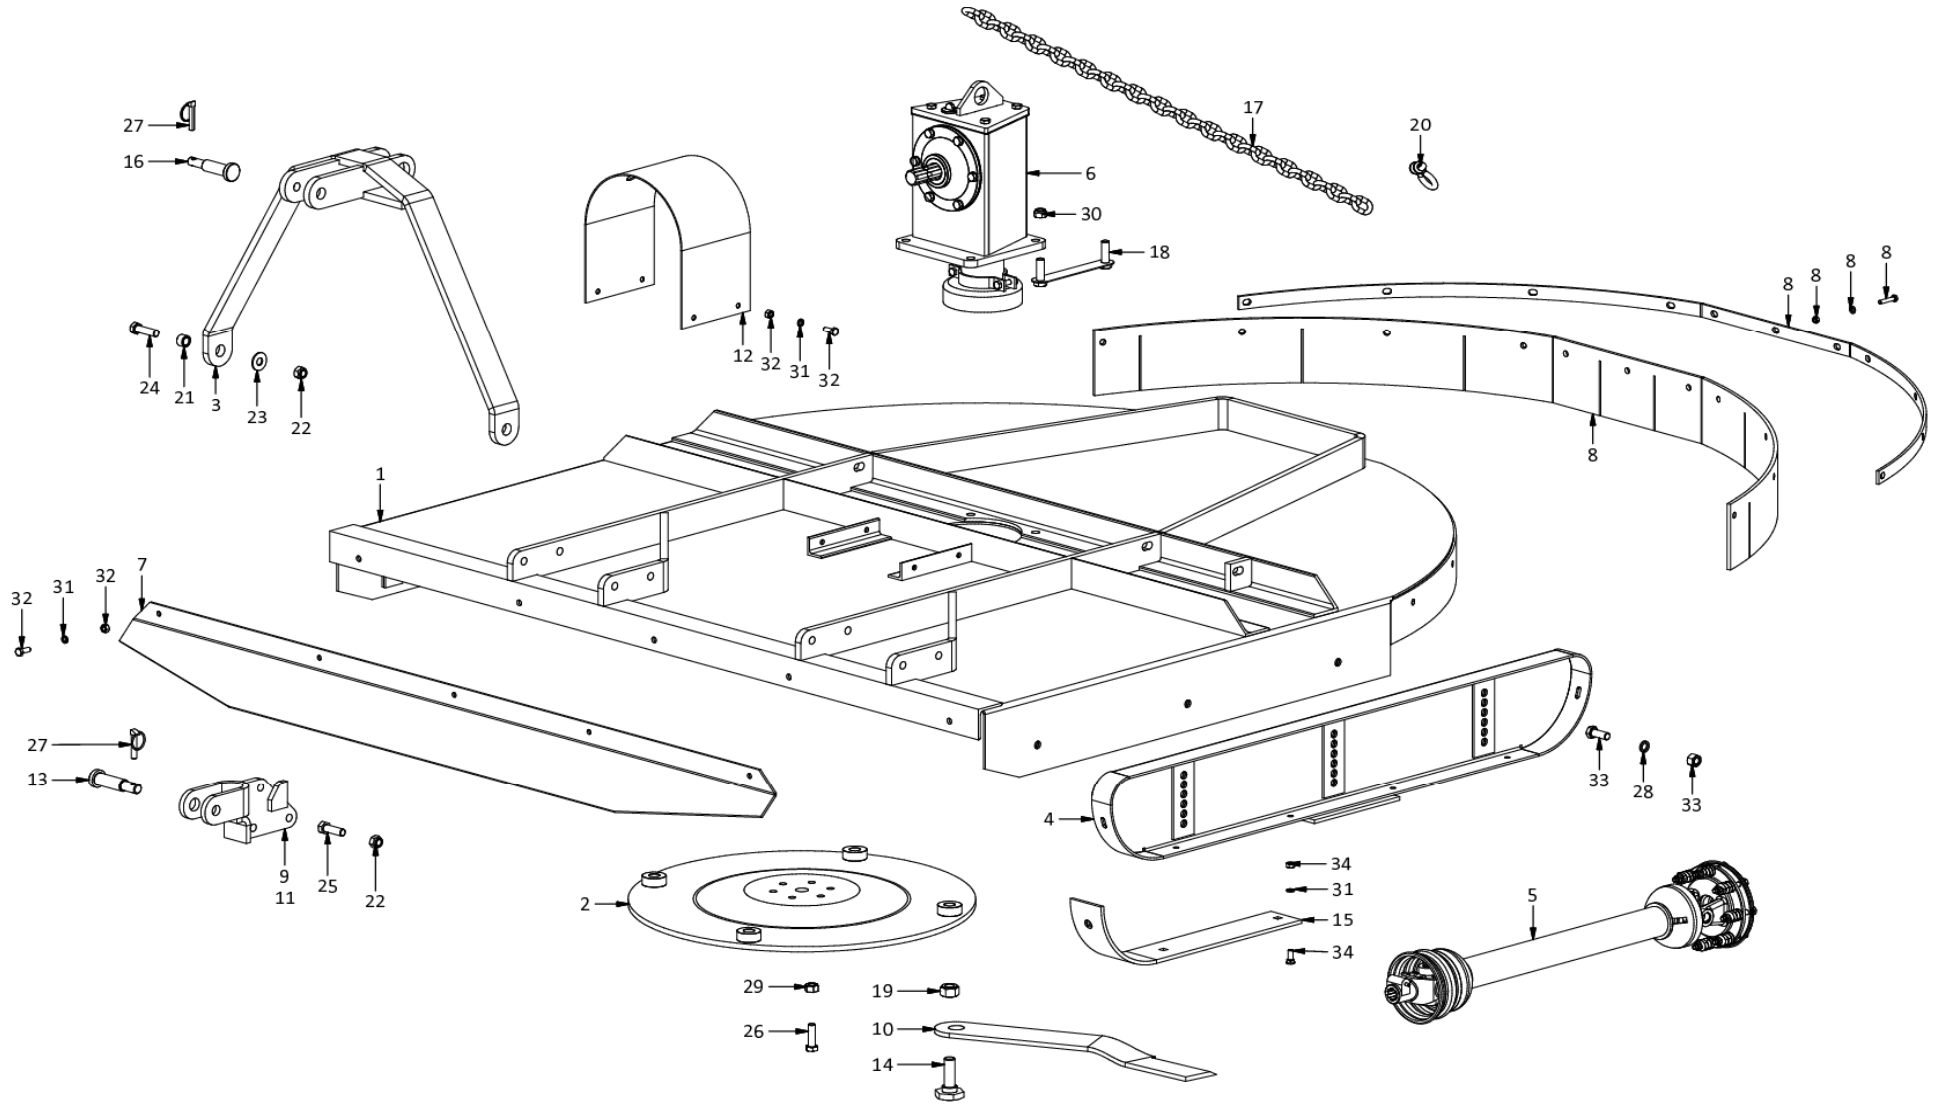

F50-180RG Slasher
A0028

**F50-180RG Slasher
A0028**

Item	Part No.	Description	Qty	Item	Part No.	Description	Qty
1	H0526	Deck Painted 1800	1	41	M3172	Decal DANGER STAY AWAY - ROTATING.....	1
2	H1256	Disk 4-M22 PCD650	1	42	M3142	Decal F50/180RG Slasher	1
3	H0603	Top mast Cat1/2	1	43	M3174	Decal IMPORTANT WHEN LOADING.....	1
4	H0459	Side panel	2	44	M3173	Decal Lifting hook	1
5	T600960CE112F22	PTO shaft T60 960 112 F22	1	45	M3175	Decal PROUD TO BE SOUTH AFRICAN	1
6	H1300	Gearbox F50	1	46	M3170	Decal VERY IMPORTANT BEFORE USING.....	1
7	H0256	Skirt 1800	1	47	M3117	Decal WARRANTY 2+3 WAARBORG.....	1
8	H0867	Guard kit	1	48	M8400	Operators manual Slashers	1
9	H0655	Clevis Right +stop	1				
10	H1810	Blade Banana 10x90x(585)-32.5	4				
11	H0654	Clevis Left	1				
12	H0702	PTO guard	1				
13	H0645	Pin Btm link Cat2/1	2				
14	M52275	Blade bolt M22-10.9 Special	4				
15	H0430	Skid runner 8x90	4				
16	H0633	Pin Top link Cat2/1	1				
17	R0611	Chain GR5 10.0	1				
18	H5357	Ganged bolts M16Fx55	2				
19	M62222	Nut Nyloc M22	4				
20	M0622	Shackle 7/16in 1.5T	2				
21	H71617	Bush 16x25x17	2				
22	M61616	Nut Nyloc M16	6				
23	M81603	Washer M16x40x3	2				
24	M41655	Bolt M16x55HT	2				
25	M41650	Bolt M16x50HT	4				
26	M41450	Bolt M14x50HT	6				
27	FLP11	Lynchpin 11mm	3				
28	M91604	Washer Spring M16	6				
29	M31410	Nut M14	6				
30	M61616F	Nut Nyloc M16F	4				
31	M91002	Washer Spring M10	21				
32	M11025	Bolt+nut M10x25HT	18				
33	M11640	Bolt+nut M16x40HT	12				
34	M21030	Plough bolt+nut M10x30HT	24				
35	M3003	Serial plate	1				
36	M3187	Decal ATTENTION If your tractor is	1				
37	M3171	Decal Baie Belangrik Alvorens U Die	1				
38	M3168	Decal Bird FALCON Large	1				
39	M3176	Decal Bird Falcon Meduim	2				
40	M3178	Decal Blade/Lem	1				