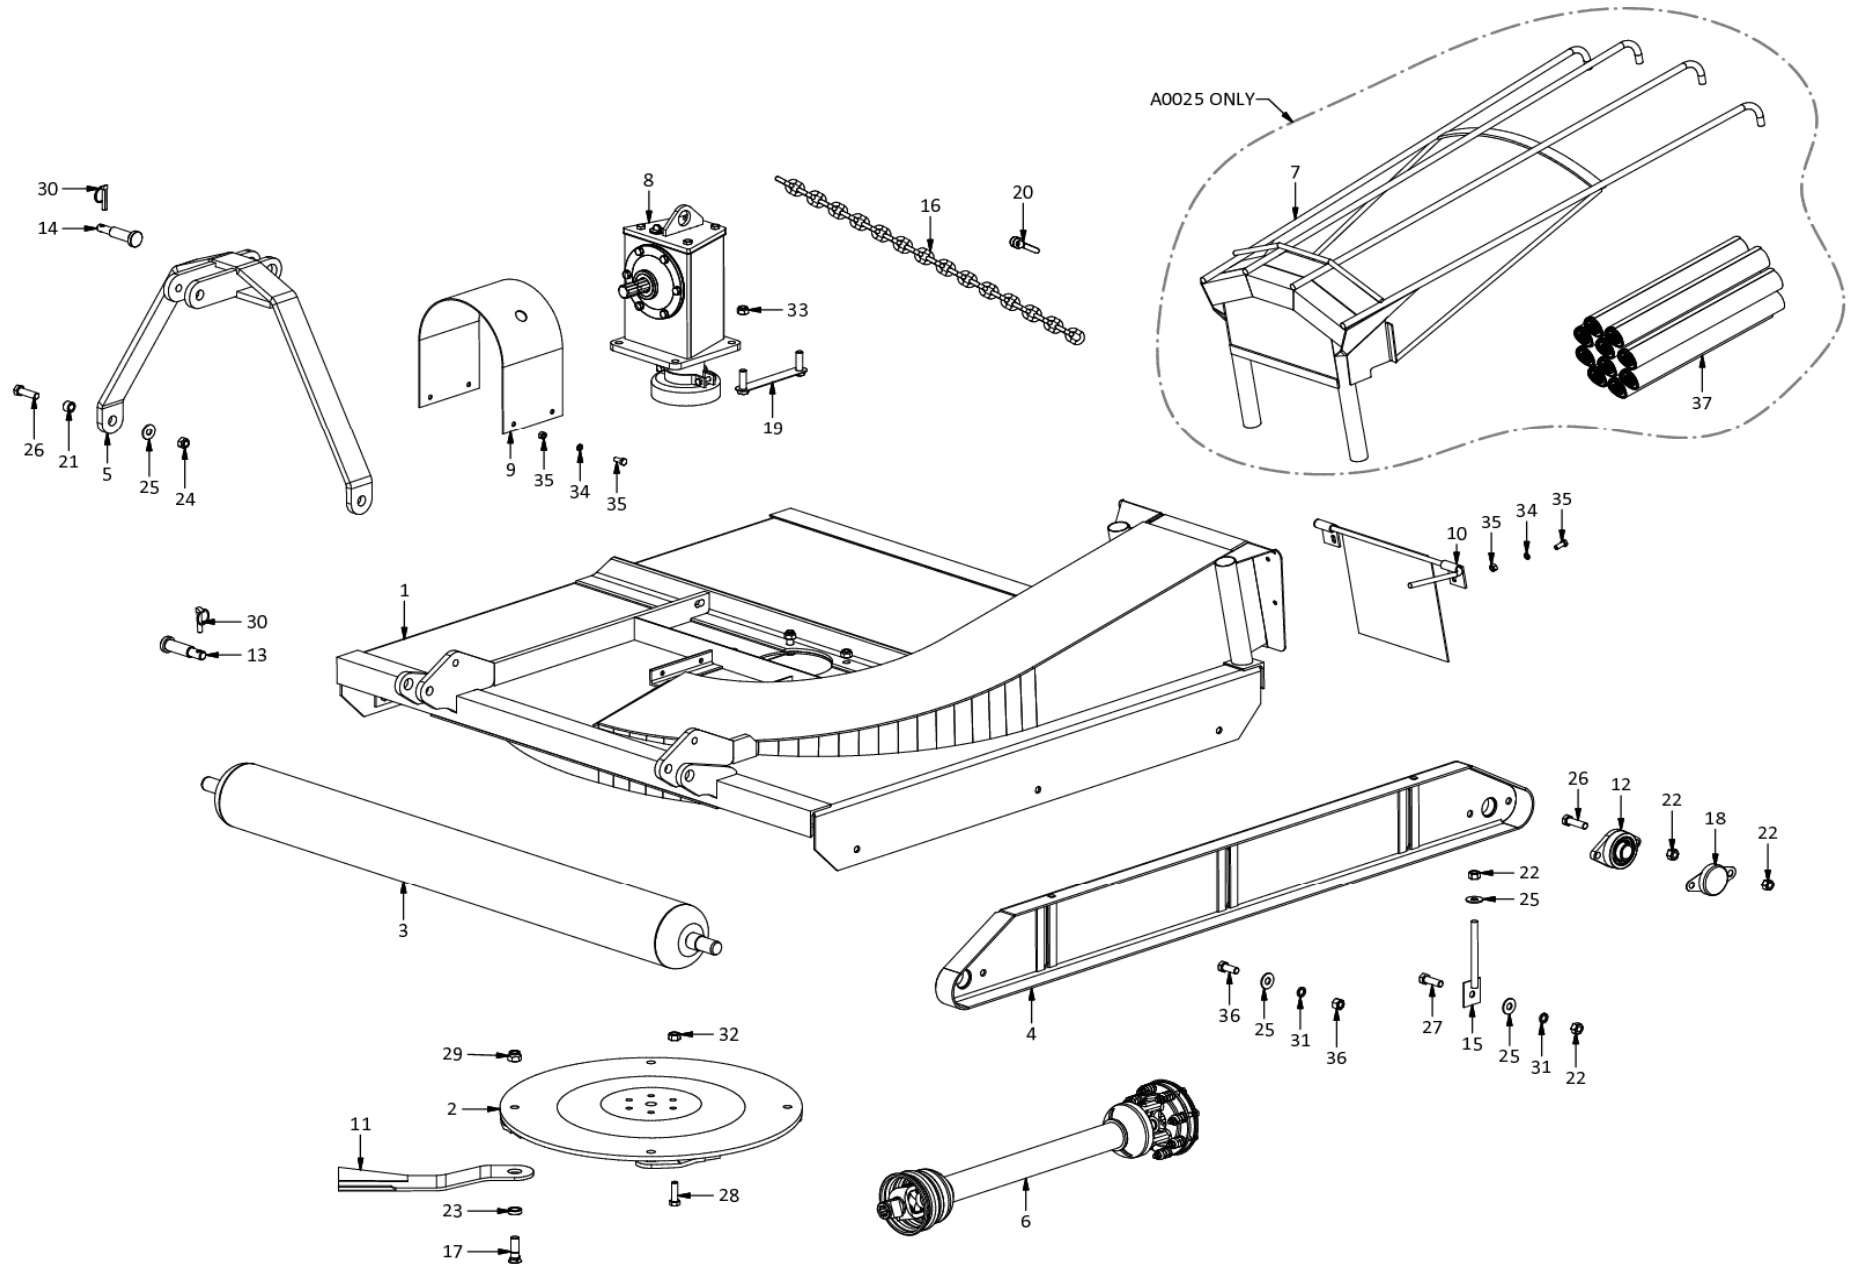

F50-150BM Blowermower (with & without grass bag frame)  
A0025 & A0093

**F50-150BM Blowermower (with & without grass bag frame)  
A0025 & A0093**

Item	Part No.	Description	Qty	Item	Part No.	Description	Qty
1	H0523	Deck Painted 1500	1	41	M3176	Decal Bird Falcon Meduim	2
2	H1248A	Disc 4-3/4in PCD650	1	42	M3178	Decal Blade/Lem	1
3	H0302	Roller 1500 D165.0	2	43	M3172	Decal DANGER STAY AWAY - ROTATING.....	1
4	H0409	Side panel	2	44	M3139	Decal F50/150BM Blowermower	1
5	H0603	Top mast Cat1/2	1	45	M3174	Decal IMPORTANT WHEN LOADING.....	1
6	T600960CE112F22	PTO shaft T60 960 112 F22	1	46	M3173	Decal Lifting hook	1
7	H0840	F150 B/Mower Bag Ret Frame	1	47	M3175	Decal PROUD TO BE SOUTH AFRICAN	1
8	H1300	Gearbox F50	1	48	M3170	Decal VERY IMPORTANT BEFORE USING.....	1
9	H0702	PTO guard	1	49	M3117	Decal WARRANTY 2+3 WAARBORG.....	1
10	H0848	120 BM Chute Flap	1	50	M3003	Serial plate	1
11	H1460	Blade 8x90x(425)-32.5	4				
12	M0461	Bearing UCFL207	4				
13	H0645	Pin Btm link Cat2/1	2				
14	H0633	Pin Top link Cat2/1	1				
15	H0440	Height adjuster	4				
16	R0611	Chain GR5 10.0	1				
17	M51963	Blade bolt 3/4UNCx2-1/2HT CSK	4				
18	M0465	Dust cover UCFL207	4				
19	H5357	Ganged bolts M16Fx55	2				
20	M0622	Shackle 7/16in 1.5T	2				
21	H71617	Bush 16x25x17	2				
22	M31612	Nut M16	24				
23	H71910	Bush Hard 19x32x10	4				
24	M61616	Nut Nyloc M16	2				
25	M81603	Washer M16x40x3	14				
26	M41655	Bolt M16x55HT	10				
27	M41650	Bolt M16x50HT	4				
28	M41450	Bolt M14x50HT	6				
29	M61920	Nut Nyloc 3/4UNC	4				
30	FLP11	Lynchpin 11mm	3				
31	M91604	Washer Spring M16	6				
32	M31410	Nut M14	6				
33	M61616F	Nut Nyloc M16F	4				
34	M91002	Washer Spring M10	6				
35	M11025	Bolt+nut M10x25HT	12				
36	M11640	Bolt+nut M16x40HT	4				
37	H0847	Grass bag set 40% Light duty	1				
38	M3187	Decal ATTENTION If your tractor is ....	1				
39	M3171	Decal Baie Belangrik Alvorens U Die	1				
40	M3168	Decal Bird FALCON Large	1				