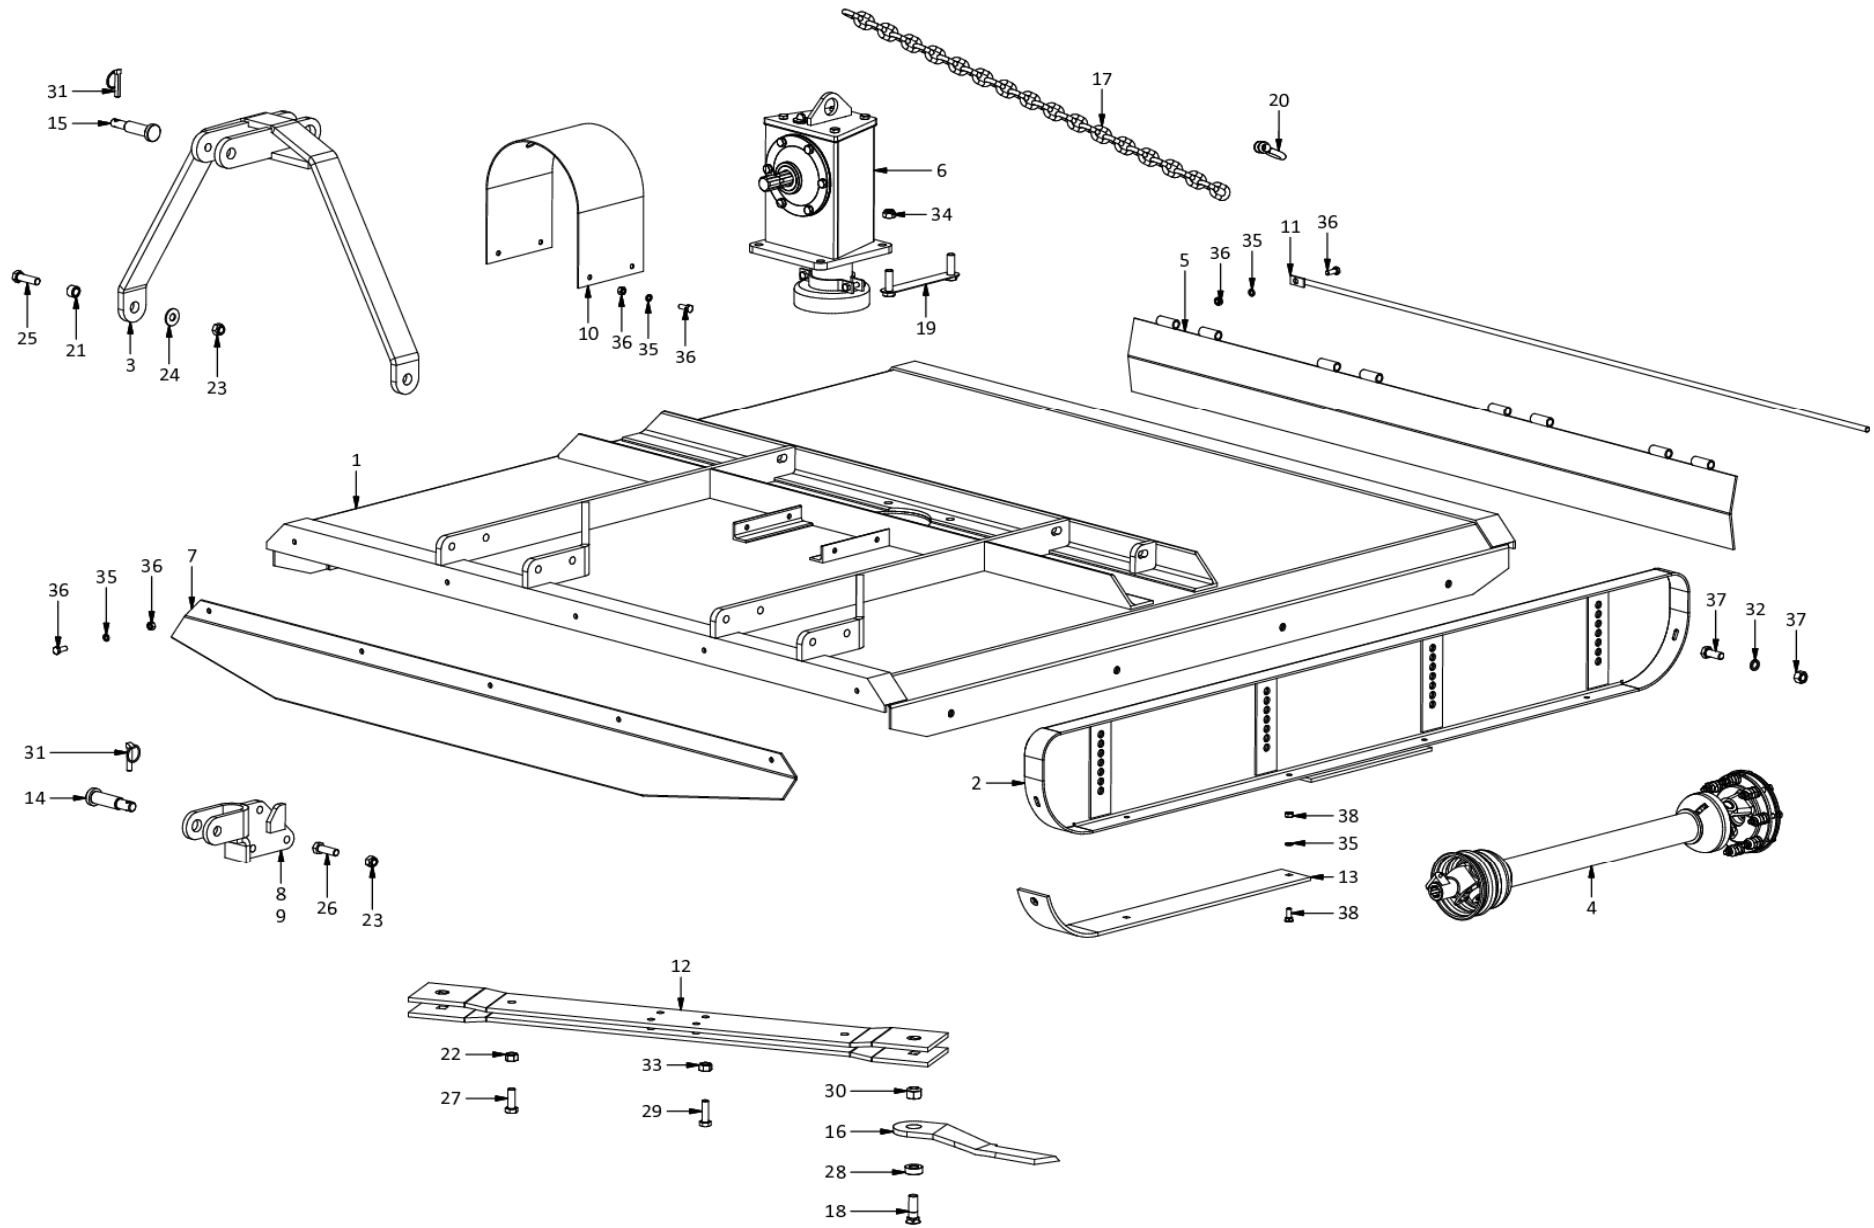

F50-180 Slasher
A0023

**F50-180 Slasher
A0023**

Item	Part No.	Description	Qty	Item	Part No.	Description	Qty
1	H0521	Deck Painted 1800	1	41	M3171	Decal Baie Belangrik Alvorens U Die	1
2	H0405	Side panel	2	42	M3168	Decal Bird FALCON Large	1
3	H0603	Top mast Cat1/2	1	43	M3176	Decal Bird Falcon Medium	2
4	T600960CE112F22	PTO shaft T60 960 112 F22	1	44	M3178	Decal Blade/Lem	1
5	H0203	Flap Rear 1800	1	45	M3172	Decal DANGER STAY AWAY - ROTATING.....	1
6	H1300	Gearbox F50	1	46	M3136	Decal F50/180 Slasher	1
7	H0256	Skirt 1800	1	47	M3174	Decal IMPORTANT WHEN LOADING.....	1
8	H0655	Clevis Right +stop	1	48	M3173	Decal Lifting hook	1
9	H0654	Clevis Left	1	49	M3175	Decal PROUD TO BE SOUTH AFRICAN	1
10	H0702	PTO guard	1	50	M3170	Decal VERY IMPORTANT BEFORE USING.....	1
11	H0103	Pin Hinge 1800	1	51	M3117	Decal WARRANTY 2+3 WAARBORG.....	1
12	H1350	Blade beam 10x130 PCD1090	2	52	M8400	Operators manual Slashers	1
13	H0422	Skid runner 8x90	4				
14	H0645	Pin Btm link Cat2/1	2				
15	H0633	Pin Top link Cat2/1	1				
16	H1804	Blade Banana 12x90x(345)-32.5	2				
17	R0611	Chain GR5 10.0	1				
18	M51963	Blade bolt 3/4UNCx2-1/2HT CSK	2				
19	H5357	Ganged bolts M16Fx55	2				
20	M0622	Shackle 7/16in 1.5T	2				
21	H71617	Bush 16x25x17	2				
22	M31612	Nut M16	2				
23	M61616	Nut Nyloc M16	6				
24	M81603	Washer M16x40x3	2				
25	M41655	Bolt M16x55HT	2				
26	M41650	Bolt M16x50HT	4				
27	M41645	Bolt M16x45HT	2				
28	M71914	Bush Hard 19x32x13	2				
29	M41450	Bolt M14x50HT	4				
30	M61921	Nut Nyloc 3/4UNC CSK	2				
31	FLP11	Lynchpin 11mm	3				
32	M91604	Washer Spring M16	10				
33	M31410	Nut M14	4				
34	M61616F	Nut Nyloc M16F	4				
35	M91002	Washer Spring M10	22				
36	M11025	Bolt+nut M10x25HT	20				
37	M11640	Bolt+nut M16x40HT	16				
38	M21030	Plough bolt+nut M10x30HT	24				
39	M3003	Serial plate	1				
40	M3187	Decal ATTENTION If your tractor is	1				