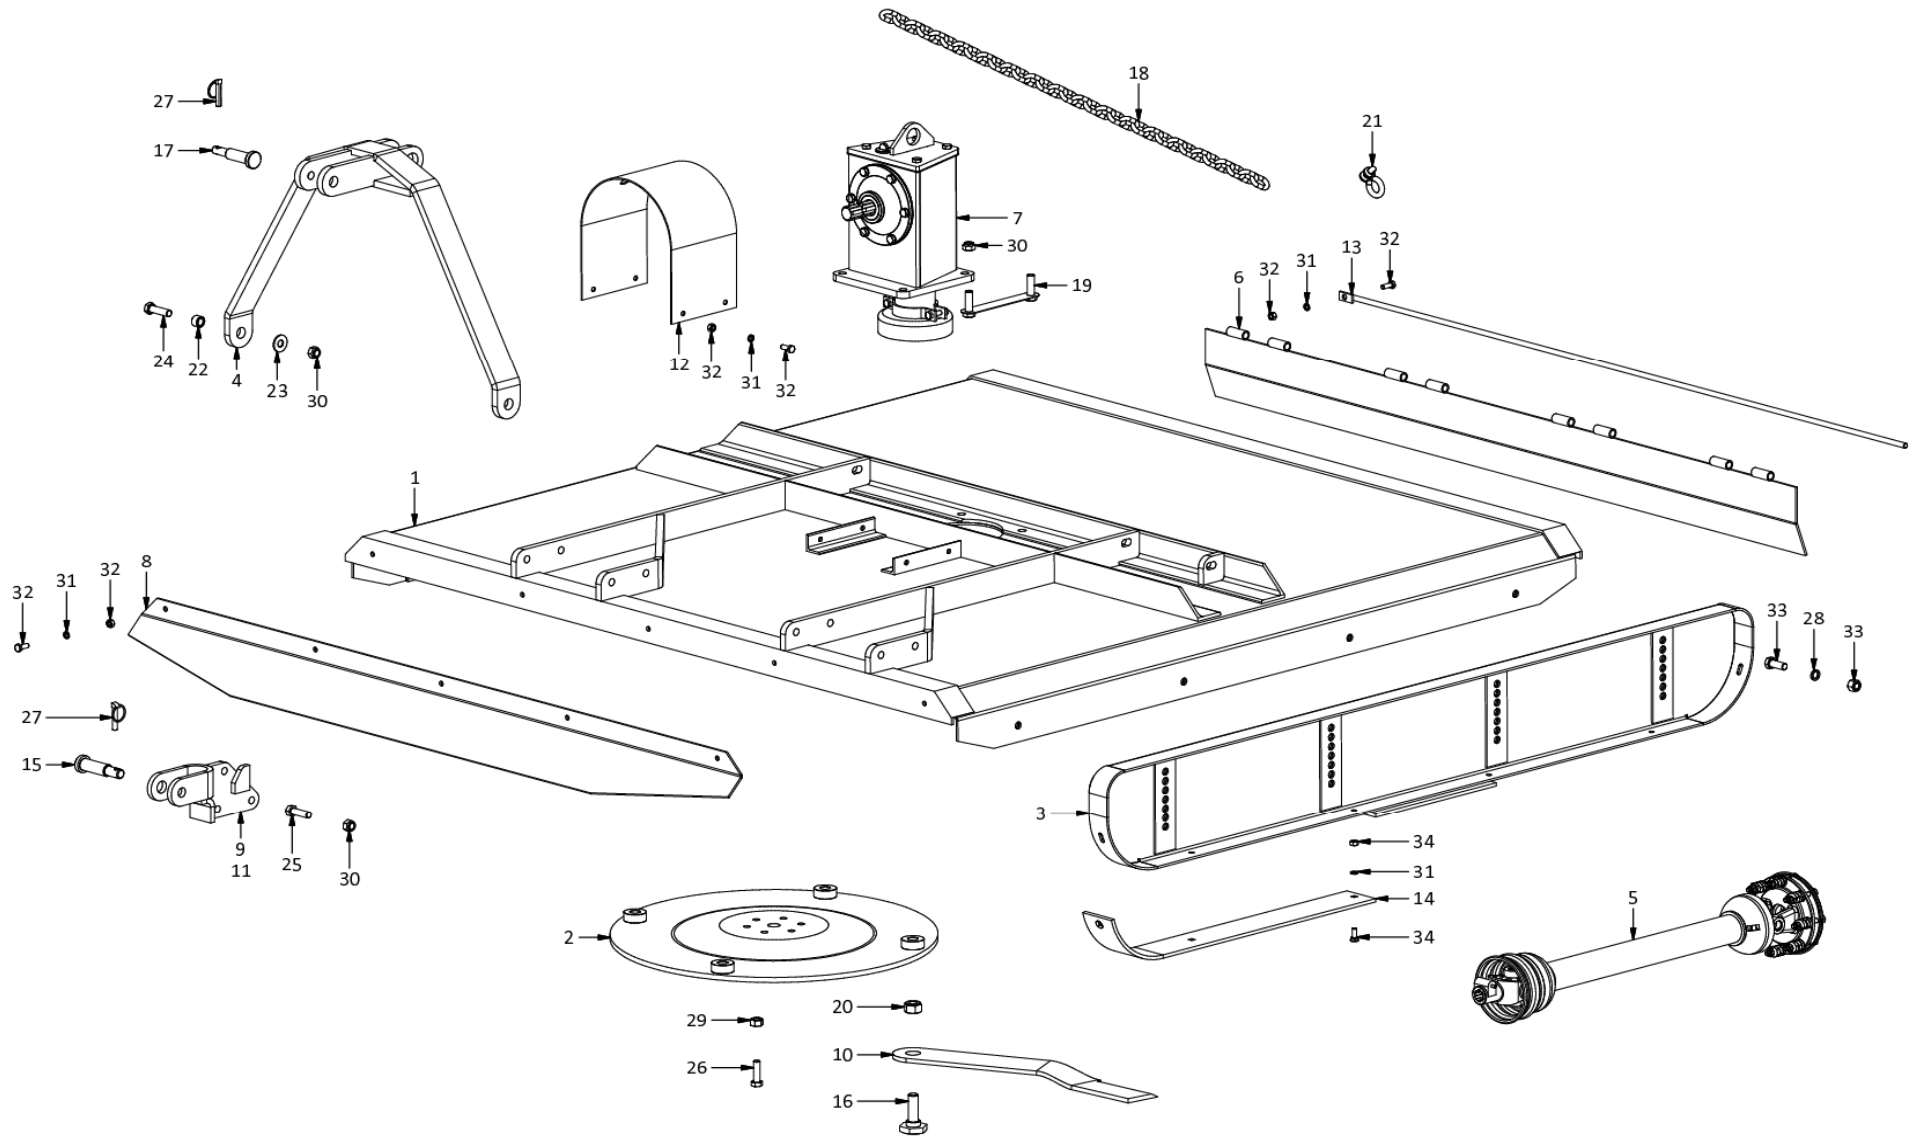

F50-180-4 Slasher
A0023-4

**F50-180-4 Slasher
A0023-4**

Item	Part No.	Description	Qty	Item	Part No.	Description	Qty
1	H0521	Deck Painted 1800	1	41	M3172	Decal DANGER STAY AWAY - ROTATING.....	1
2	H1256	Disk 4-M22 PCD650	1	42	M3137	Decal F50/180/4 Slasher	1
3	H0405	Side panel	2	43	M3174	Decal IMPORTANT WHEN LOADING.....	1
4	H0603	Top mast Cat1/2	1	44	M3173	Decal Lifting hook	1
5	T600960CE112F22	PTO shaft T60 960 112 F22	1	45	M3175	Decal PROUD TO BE SOUTH AFRICAN	1
6	H0203	Flap Rear 1800	1	46	M3170	Decal VERY IMPORTANT BEFORE USING.....	1
7	H1300	Gearbox F50	1	47	M3117	Decal WARRANTY 2+3 WAARBORG.....	1
8	H0256	Skirt 1800	1	48	M8400	Operators manual Slashers	1
9	H0655	Clevis Right +stop	1				
10	H1810	Blade Banana 10x90x(585)-32.5	4				
11	H0654	Clevis Left	1				
12	H0702	PTO guard	1				
13	H0103	Pin Hinge 1800	1				
14	H0422	Skid runner 8x90	4				
15	H0645	Pin Btm link Cat2/1	2				
16	M52275	Blade bolt M22-10.9 Special	4				
17	H0633	Pin Top link Cat2/1	1				
18	R0611	Chain GR5 10.0	1				
19	H5357	Ganged bolts M16Fx55	2				
20	M62222	Nut Nyloc M22	4				
21	M0622	Shackle 7/16in 1.5T	2				
22	H71617	Bush 16x25x17	2				
23	M81603	Washer M16x40x3	2				
24	M41655	Bolt M16x55HT	2				
25	M41650	Bolt M16x50HT	4				
26	M41450	Bolt M14x50HT	6				
27	FLP11	Lynchpin 11mm	3				
28	M91604	Washer Spring M16	8				
29	M31410	Nut M14	6				
30	M61616F	Nut Nyloc M16F	10				
31	M91002	Washer Spring M10	22				
32	M11025	Bolt+nut M10x25HT	20				
33	M11640	Bolt+nut M16x40HT	16				
34	M21030	Plough bolt+nut M10x30HT	24				
35	M3003	Serial plate	1				
36	M3187	Decal ATTENTION If your tractor is	1				
37	M3171	Decal Baie Belangrik Alvorens U Die	1				
38	M3168	Decal Bird FALCON Large	1				
39	M3176	Decal Bird Falcon Meduim	2				
40	M3178	Decal Blade/Lem	1				