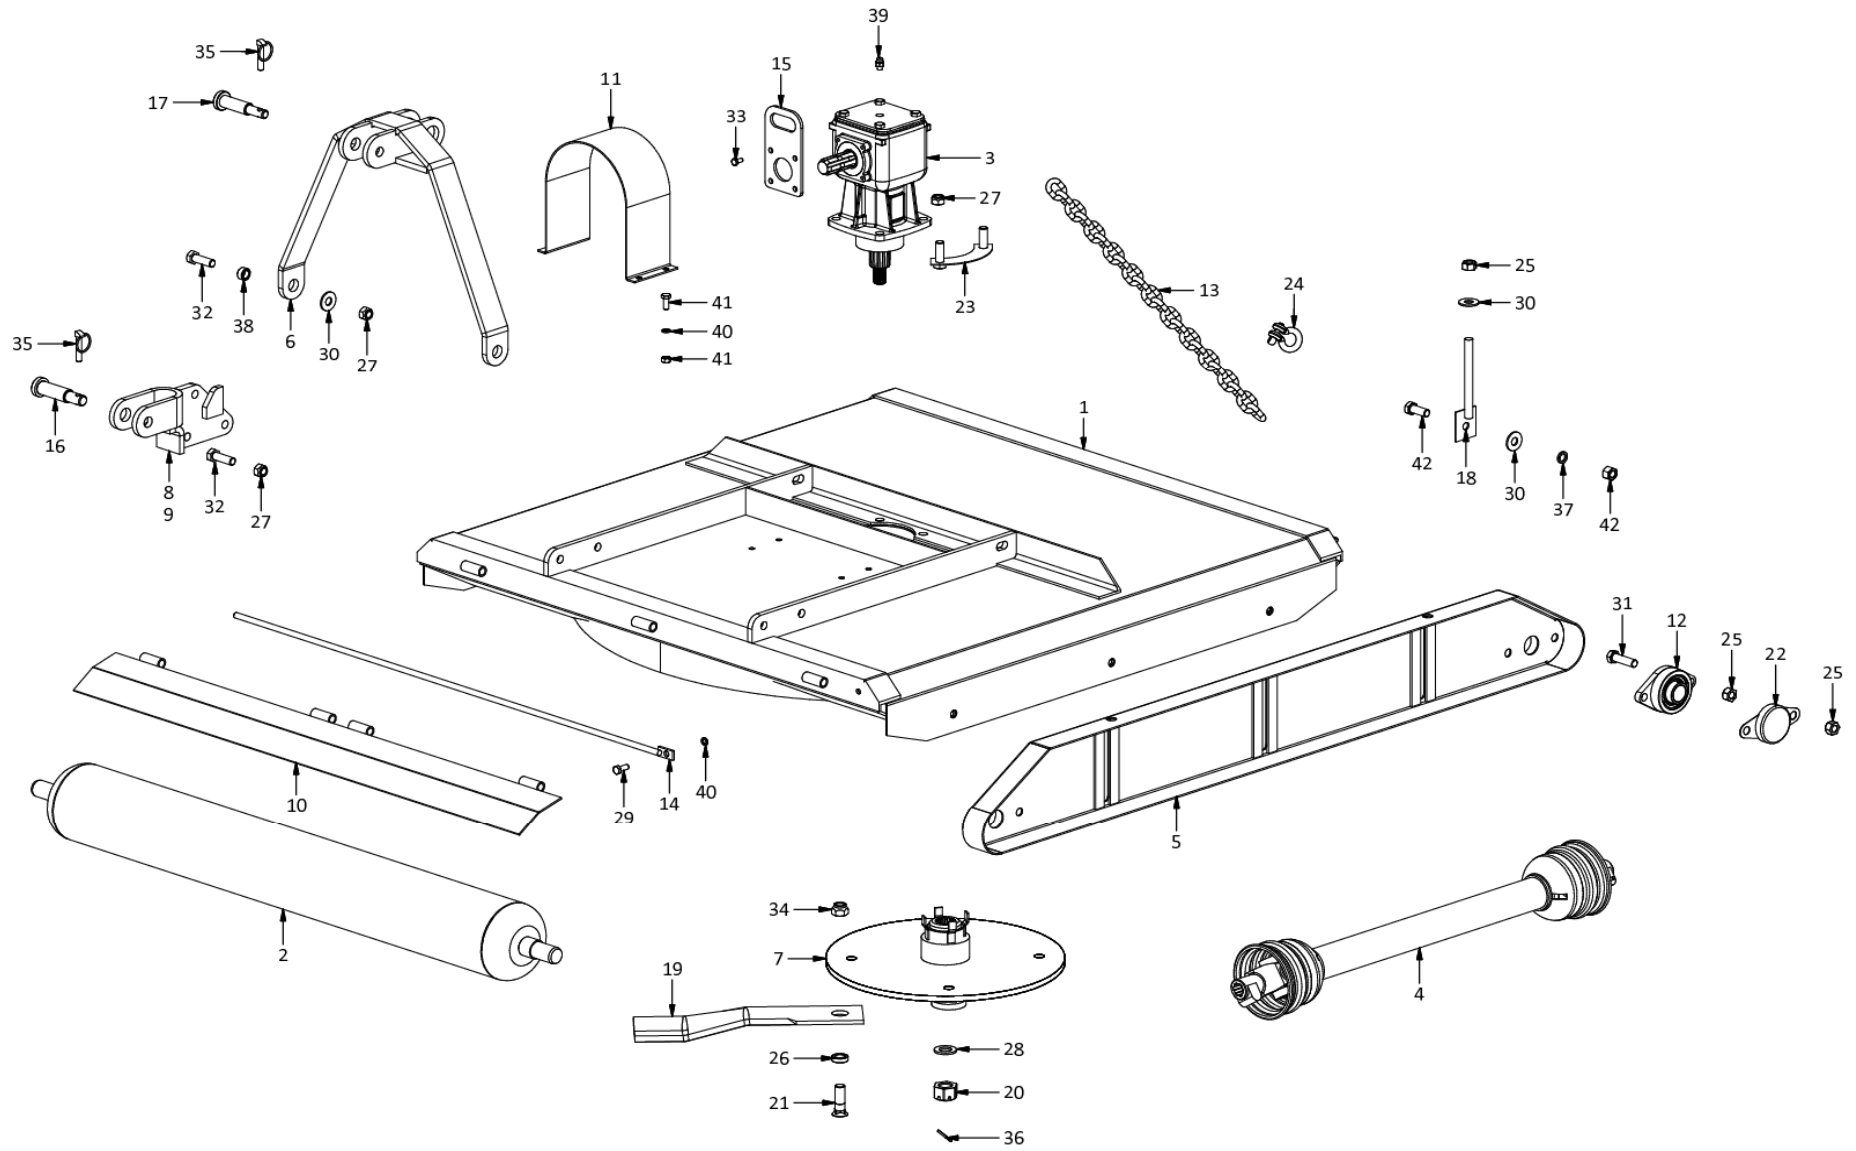

F25-120GM Grassmulcher
A0009

**F25-120GM Grassmulcher
A0009**

Item	Part No.	Description	Qty	Item	Part No.	Description	Qty
1	H0508	Deck Painted 1200	1	41	M11025	Bolt+nut M10x25HT	8
2	H0304	Roller 1200 D165.0	2	42	M11640	Bolt+nut M16x40HT	12
3	M1100	Gearbox F25	1	43	M3003	Serial plate	1
4	T400810CE112112	PTO shaft T40 810	1	44	M3187	Decal ATTENTION If your tractor is	1
5	H0403	Side panel	2	45	M3171	Decal Baie Belangrik Alvorens U Die	1
6	H0601	Top mast Cat1/2	1	46	M3168	Decal Bird FALCON Large	1
7	H1126	Disc 4-3/4in PCD370	1	47	M3176	Decal Bird Falcon Meduim	2
8	H0655	Clevis Right +stop	1	48	M3178	Decal Blade/Lem	1
9	H0654	Clevis Left	1	49	M3172	Decal DANGER STAY AWAY - ROTATING.....	1
10	H0201	Flap Rear 1200	2	50	M3126	Decal F25/120GM Grassmulcher	1
11	H0700	PTO guard	1	51	M3174	Decal IMPORTANT WHEN LOADING.....	1
12	M0461	Bearing UCFL207	4	52	M3173	Decal Lifting hook	1
13	R0609	Chain GR5 9mm 2t	1	53	M3175	Decal PROUD TO BE SOUTH AFRICAN	1
14	H0101	Pin Hinge 1200	2	54	M3170	Decal VERY IMPORTANT BEFORE USING.....	1
15	M0626	Lifting bracket	1				
16	H0645	Pin Btm link Cat2/1	2				
17	H0633	Pin Top link Cat2/1	1				
18	H0440	Height adjuster	4				
19	H1529	Blade 80x90x(400)-32.5	4				
20	LF13582200515	Nut Slotted M24x2	1				
21	M51963	Blade bolt 3/4UNCx2-1/2HT CSK	4				
22	M0465	Dust cover UCFL207	4				
23	H1110	Ganged bolts M16Fx45	2				
24	M0622	Shackle 7/16in 1.5T	2				
25	M31612	Nut M16	20				
26	H71910	Bush Hard 19x32x10	4				
27	M61616	Nut Nyloc M16	10				
28	LF13583200409	Washer 25x44x4	1				
29	M41025	Bolt M10x25HT	2				
30	M81603	Washer M16x40x3	12				
31	M41655	Bolt M16x55HT	8				
32	M41650	Bolt M16x50HT	6				
33	M40815	Bolt M8x16HT	4				
34	M61920	Nut Nyloc 3/4UNC	4				
35	FLP11	Lynchpin 11mm	3				
36	M1416	Split pin B5x60	1				
37	M91604	Washer Spring M16	6				
38	H71613	Bush 16x25x13	2				
39	LF1786700161	Plug Breather 1/4BSP	1				
40	M91002	Washer Spring M10	6				