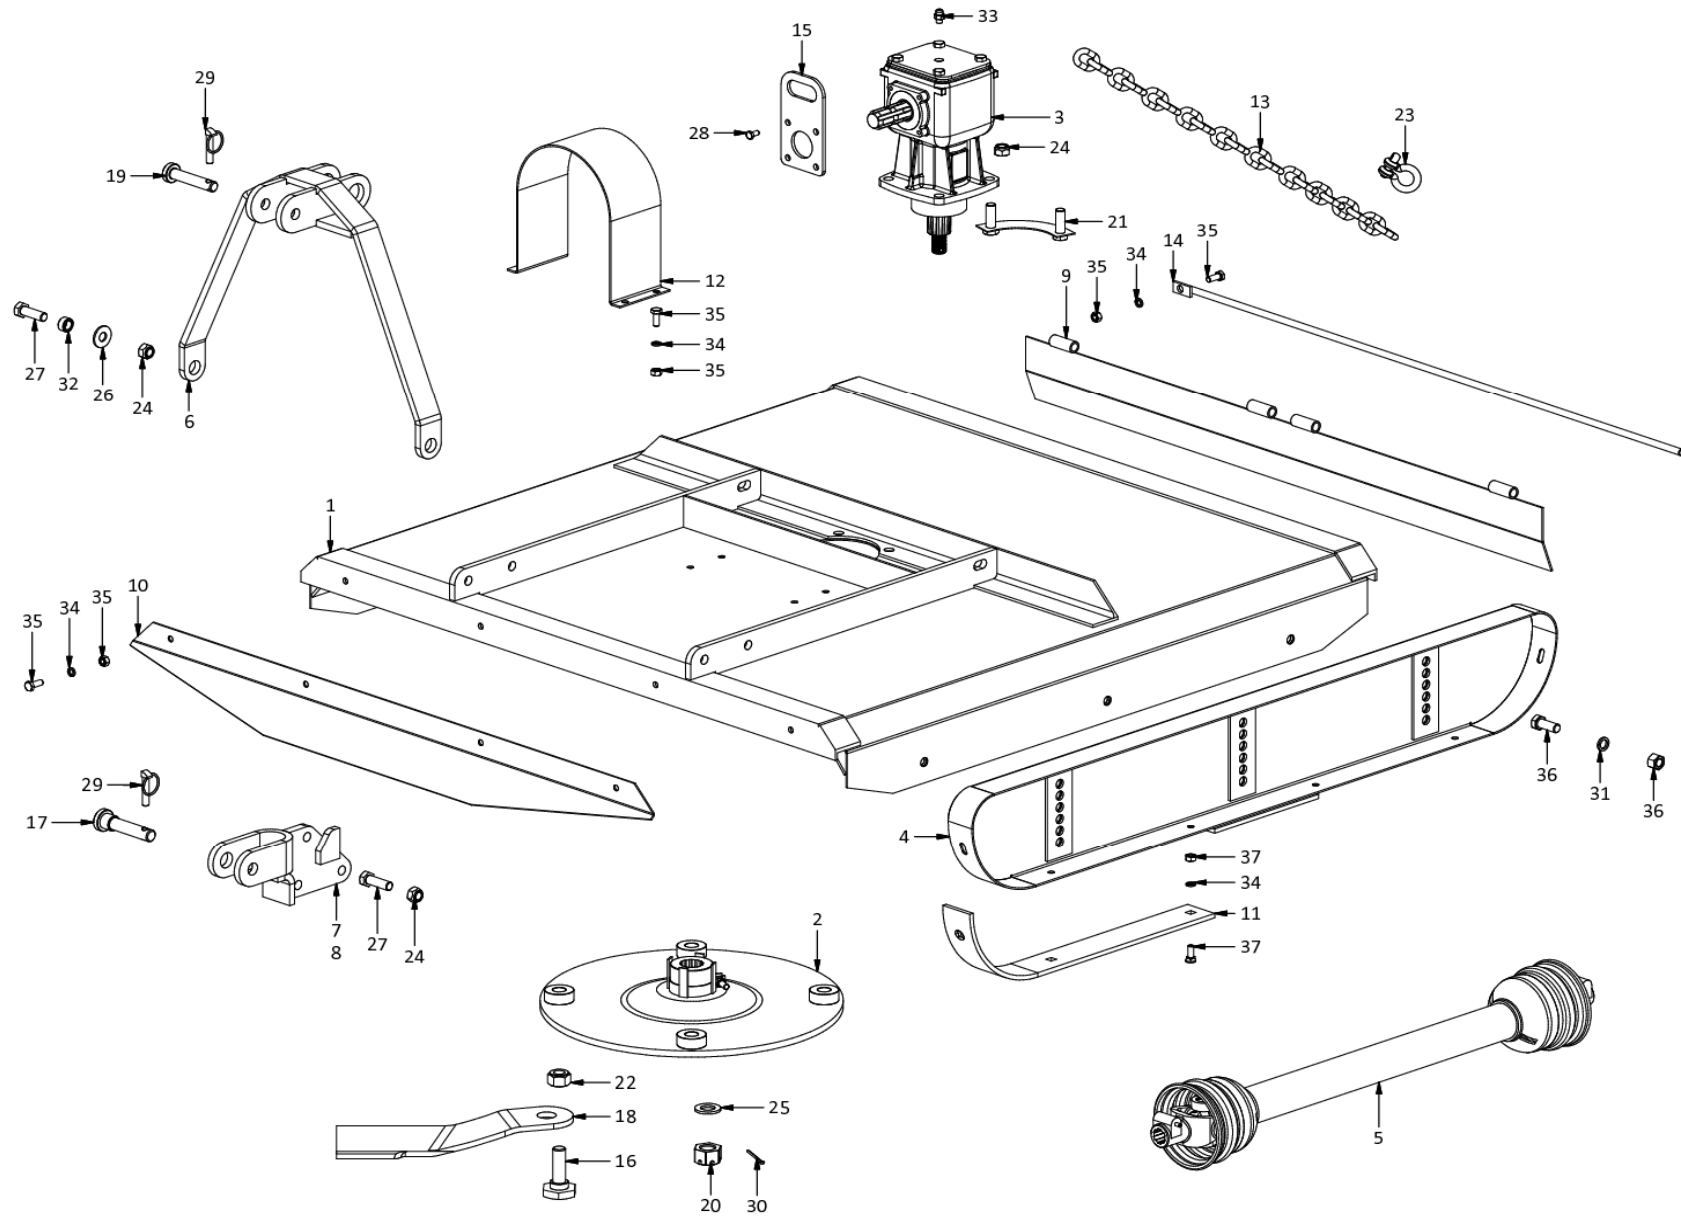

F25-120 Slasher
A0003

**F25-120 Slasher
A0003**

Item	Part No.	Description	Qty	Item	Part No.	Description	Qty
1	H0501	Deck Painted 1200	1	41	M3171	Decal Baie Belangrik Alvorens U Die	1
2	H1120	Disk 4-M22 PCD450	1	42	M3168	Decal Bird FALCON Large	1
3	M1100	Gearbox F25	1	43	M3169	Decal Bird FALCON Small	2
4	H0401	Side Panel	2	44	M3178	Decal Blade/Lem	1
5	T400810CE112112	PTO shaft B4 1.0m	1	45	M3172	Decal DANGER STAY AWAY - ROTATING.....	1
6	H0600	Top Mast	1	46	M3122	Decal F25/120 Slasher	1
7	H0655	Clevis Right +stop	1	47	M3174	Decal IMPORTANT WHEN LOADING.....	1
8	H0654	Clevis Left	1	48	M3173	Decal Lifting hook	1
9	H0201	Flap Rear 1200	1	49	M3175	Decal PROUD TO BE SOUTH AFRICAN	1
10	H0251	Skirt 1200	1	50	M3170	Decal VERY IMPORTANT BEFORE USING.....	1
11	H0420	Skid runner 8x65	4	51	M3116	Decal WARRANTY 2+2 WAARBORG.....	1
12	H0700	PTO gaurd	1				
13	R0609	Chain GR5 9.0	1				
14	H0101	Pin Hinge 1200	1				
15	M0626	Lifting bracket	1				
16	M52275	Blade bolt M22-10.9 Special	4				
17	H0644	Pin Btm link Cat1/2	2				
18	H1812	Blade Banana 10x90x(375)-32.5	4				
19	H0631	Pin Top link Cat1	1				
20	LF13582200515	Nut Slotted M24x2	1				
21	H1110	Ganged bolts M16Fx45	2				
22	M62222	Nut Nyloc M22	4				
23	M0622	Shackle 7/16in 1.5T	2				
24	M61616	Nut Nyloc M16	10				
25	LF13583200409	Washer 25x44x4	1				
26	M81603	Washer M16x40x3	2				
27	M41650	Bolt M16x50HT	6				
28	M40815	Bolt M8x16HT	4				
29	FLP11	Lynchpin 11mm	3				
30	8.4.7.00146	Split Pin B6x60	1				
31	M91604	Washer Spring M16	6				
32	H71613	Bush 16x25x13	2				
33	LF1786700161	Plug Breather 1/4BSP	1				
34	M91002	Washer Spring M10	21				
35	M11025	Bolt+nut M10x25HT	18				
36	M11640	Bolt+nut M16x40HT	12				
37	M21030	Plough bolt+nut M10x30HT	24				
38	M3116	Decal WARRANTY 2+2 WAARBORG.....	1				
39	M3003	Serial plate	1				
40	M3187	Decal ATTENTION If your tractor is	1				