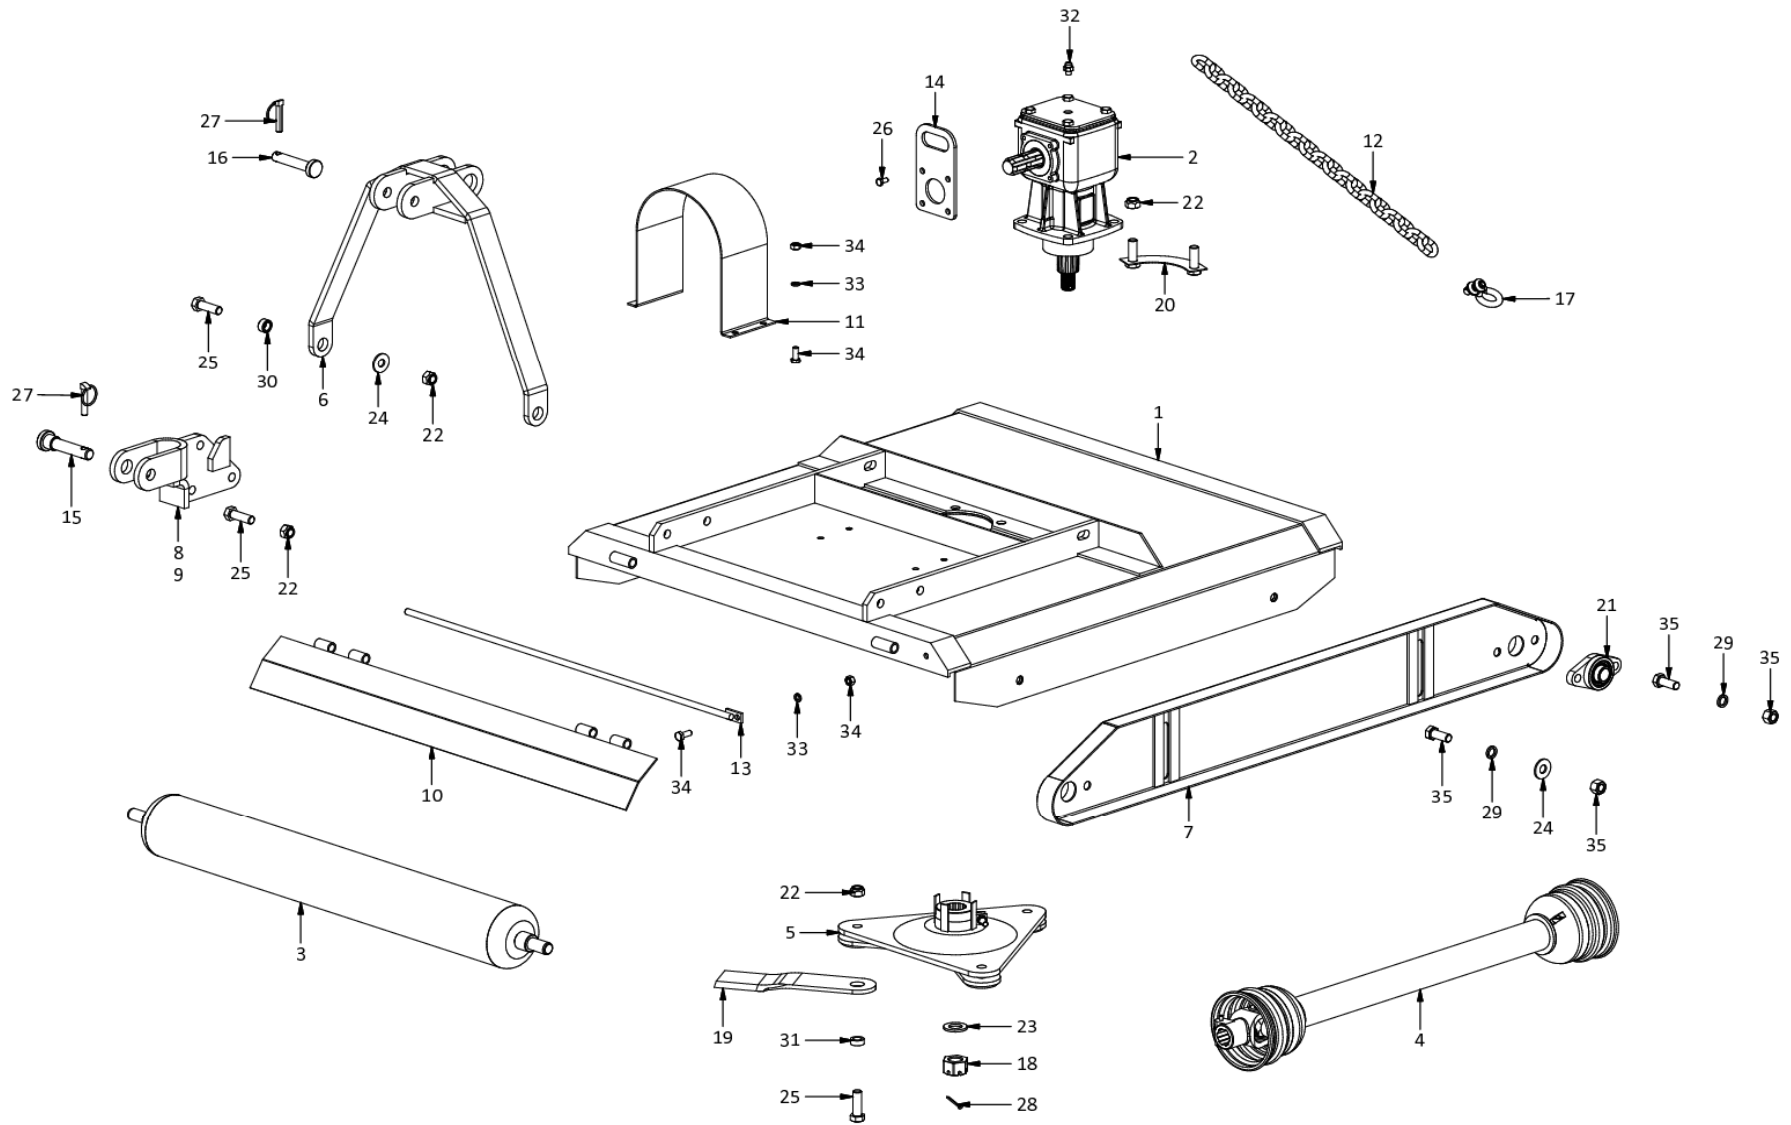

F25-90RM Rollermower  
A0002

**F25-90RM Rollermower  
A0002**

Item	Part No.	Description	Qty	Item	Part No.	Description	Qty
1	H0500R	Deck Painted 900	1	41	M3170	Decal VERY IMPORTANT BEFORE USING.....	1
2	M1100	Gearbox F25	1	42	M3168	Decal Bird FALCON Large	1
3	H0300	Roller 900 D127.0	2	43	M3174	Decal IMPORTANT WHEN LOADING.....	1
4	T200810CE112112	PTO shaft T20 810	1	44	M3173	Decal Lifting hook	1
5	H1124	Disk 4-M16 PCD378.5	1	45	M3175	Decal PROUD TO BE SOUTH AFRICAN	1
6	H0600	Top mast Cat1	1	46	M3187	Decal ATTENTION If your tractor is ....	1
7	H0407	Side panel	2	47	M3169	Decal Bird FALCON Small	2
8	H0655	Clevis Right +stop	1	48	M3178	Decal Blade/Lem	1
9	H0654	Clevis Left	1				
10	H0200	Flap Rear 900	2				
11	H0700	PTO guard	1				
12	R0609	Chain GR5 9.0	1				
13	H0100	Pin Hinge 900	2				
14	M0626	Lifting bracket	1				
15	H0644	Pin Btm link Cat1/2	2				
16	H0631	Pin Top link Cat1	1				
17	M0620	Shackle 9mm	2				
18	LF13582200515	Nut Slotted M24x2	1				
19	H1128	Blade Banana 8x70x(265)-26	3				
20	H1110	Ganged bolts M16Fx45	2				
21	M0460	Bearing UCFL205	4				
22	M61616	Nut Nyloc M16	13				
23	LF13583200409	Washer 25x44x4	1				
24	M81603	Washer M16x40x3	6				
25	M41650	Bolt M16x50HT	9				
26	M40815	Bolt M8x16HT	4				
27	FLP11	Lynchpin 11mm	3				
28	M1416	Split pin B5x60	1				
29	M91604	Washer Spring M16	12				
30	H71613	Bush 16x25x13	2				
31	H71610	Bush Hard 16x25x10	3				
32	LF1786700161	Plug Breather 1/4BSP	1				
33	M91002	Washer Spring M10	6				
34	M11025	Bolt+nut M10x25HT	12				
35	M11640	Bolt+nut M16x40HT	24				
36	M3116	Decal WARRANTY 2+2 WAARBORG.....	1				
37	M3172	Decal DANGER STAY AWAY - ROTATING.....	1				
38	M3003	Serial plate	1				
39	M3121	Decal F25/90R Rollermower	1				
40	M3171	Decal Baie Belangrik Alvorens U Die	1				