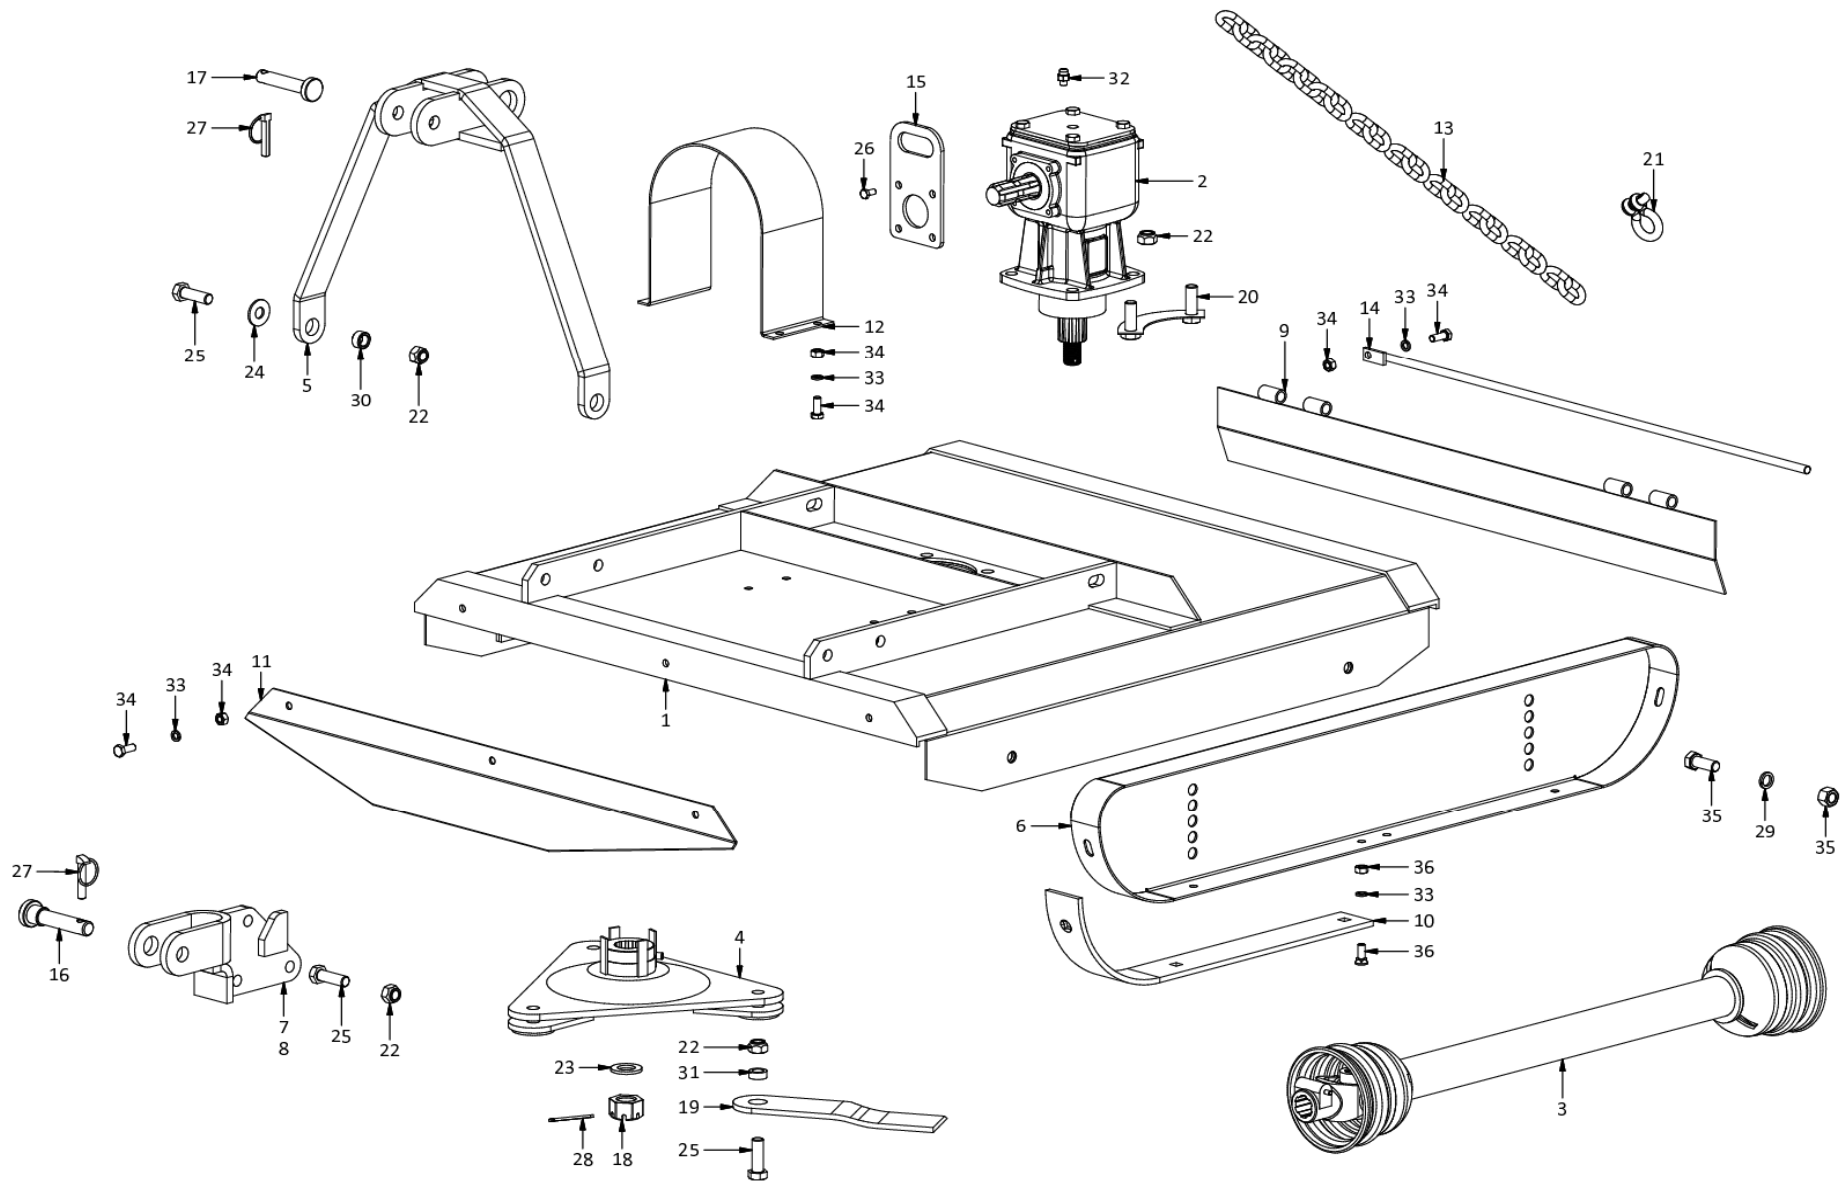

F25-90 Slasher
A0001

**F25-90 Slasher
A0001**

Item	Part No.	Description	Qty	Item	Part No.	Description	Qty
1	H0500	Deck Painted 900	1	41	M3169	Decal Bird FALCON Small	2
2	M1100	Gearbox F25	1	42	M3178	Decal Blade/Lem	1
3	T200810CE112112	PTO shaft B2 1.0m	1	43	M3172	Decal DANGER STAY AWAY - ROTATING.....	1
4	H1124	Disk 3-M16 PCD378.5	1	44	M3120	Decal F25/90 Slasher	1
5	H0600	Top Mast	1	45	M3174	Decal IMPORTANT WHEN LOADING.....	1
6	H0400	Side Panel	2	46	M3173	Decal Lifting hook	1
7	H0655	Clevis Right +stop	1	47	M3175	Decal PROUD TO BE SOUTH AFRICAN	1
8	H0654	Clevis Left	1	48	M3170	Decal VERY IMPORTANT BEFORE USING.....	1
9	H0200	Flap Rear 900	1	49	M3116	Decal WARRANTY 2+2 WAARBORG.....	1
10	H0420	Skid runner 8x65	4				
11	H0250	Skirt 900	1				
12	H0700	PTO gaurd	1				
13	R0609	Chain GR5 9.0	1				
14	H0100	Pin Hinge 900	1				
15	M0626	Lifting bracket	1				
16	H0644	Pin Btm link Cat1/2	2				
17	H0631	Pin Top link Cat1	1				
18	LF13582200515	Nut Slotted M24x2	1				
19	H1128	Blade Banana 8x70x(265)-26	3				
20	H1110	Ganged bolts M16Fx45	2				
21	M0622	Shackle 7/16in 1.5T	2				
22	M61616	Nut Nyloc M16	13				
23	LF13583200409	Washer 25x44x4	1				
24	M81603	Washer M16x40x3	2				
25	M41650	Bolt M16x50HT	9				
26	M40815	Bolt M8x16HT	4				
27	FLP11	Lynchpin 11mm	3				
28	8.4.7.00146	Split Pin B6x60	1				
29	M91604	Washer Spring M16	4				
30	H71613	Bush 16x25x13	2				
31	H71610	Bush Hard 16x25x10	3				
32	LF1786700161	Plug Breather 1/4BSP	1				
33	M91002	Washer Spring M10	20				
34	M11025	Bolt+nut M10x25HT	16				
35	M11640	Bolt+nut M16x40HT	8				
36	M21030	Plough bolt+nut M10x30HT	24				
37	M3003	Serial plate	1				
38	M3187	Decal ATTENTION If your tractor is	1				
39	M3171	Decal Baie Belangrik Alvorens U Die	1				
40	M3168	Decal Bird FALCON Large	1				