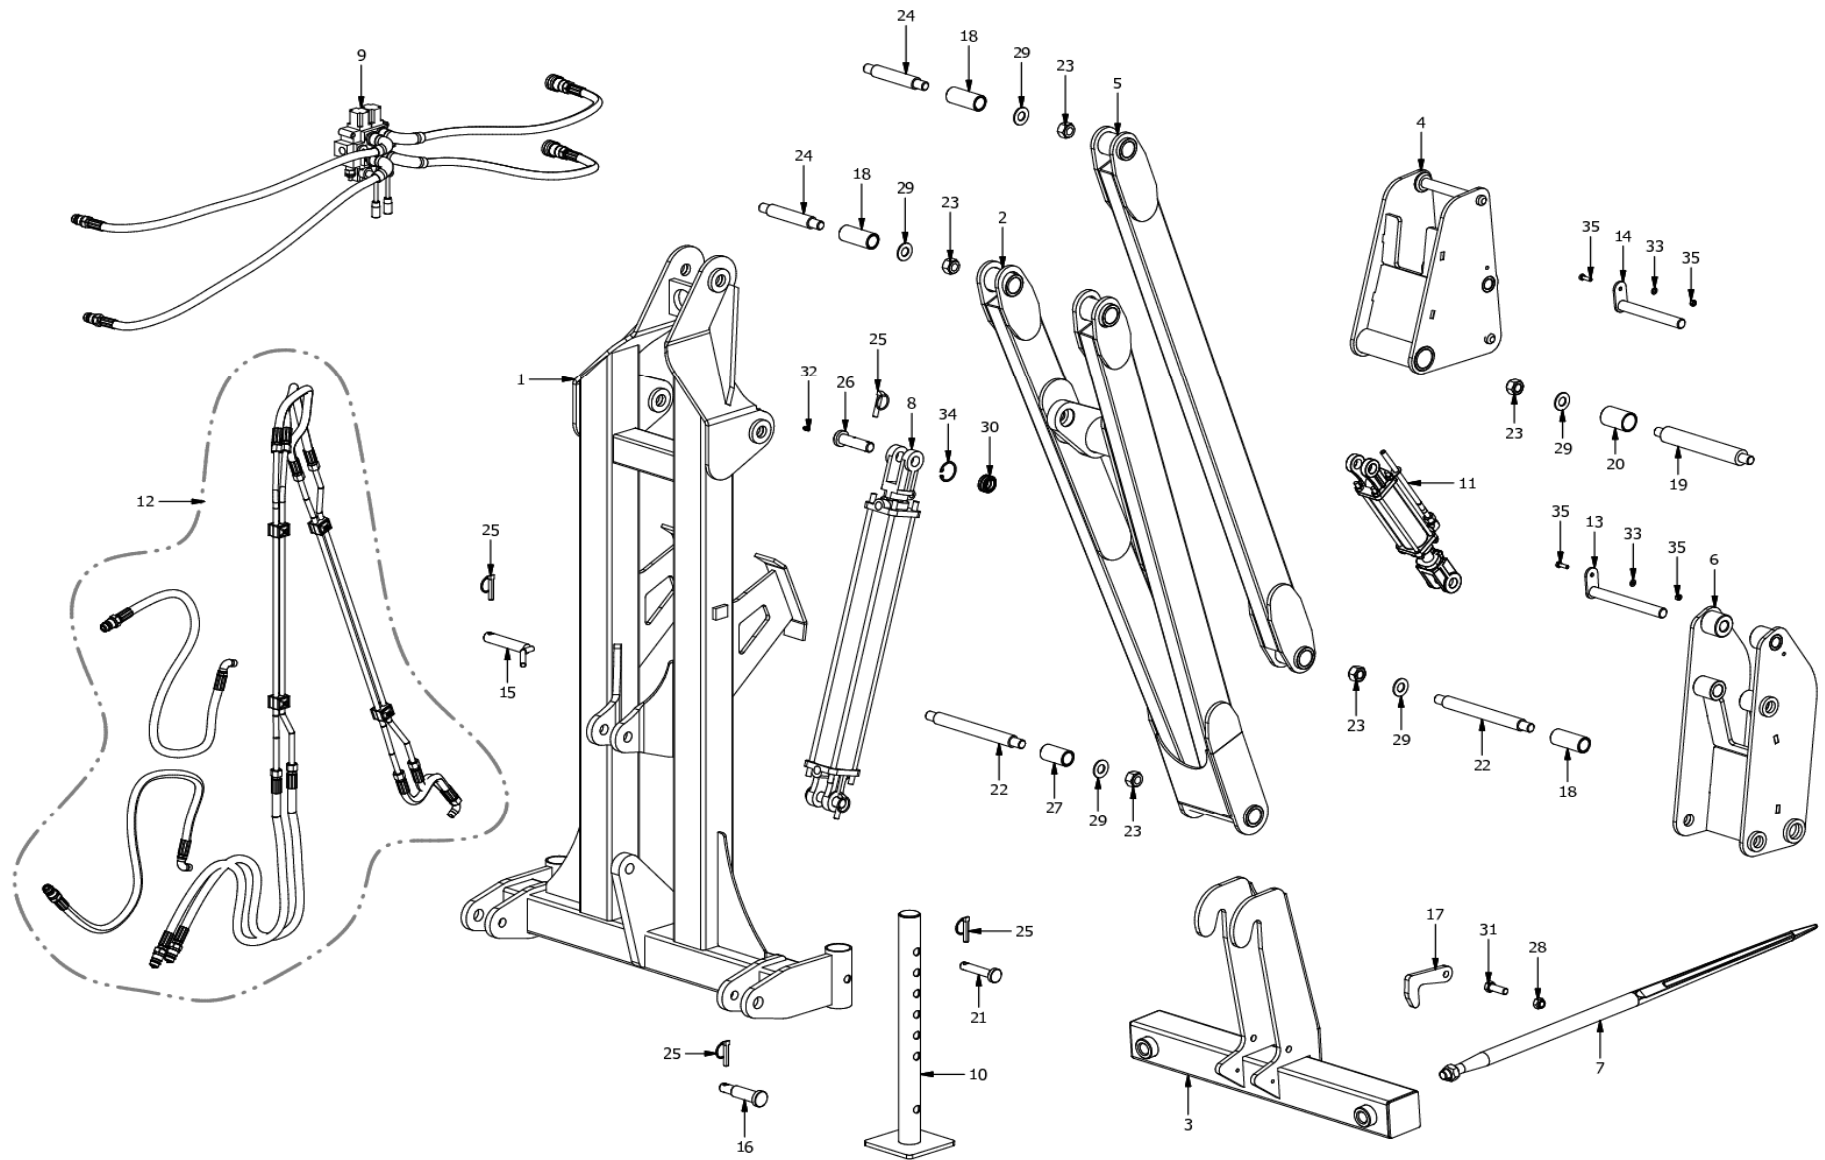

F750 Unloader® with spike attachment, swivel hook and control valve  
A7500 / A7501

**F750 Uniloader® with spike attachment, swivel hook and control valve  
A7500 / A7501**

Item	Part No.	Description	Qty	Item	Part No.	Description	Qty
1	H9000	Mast	1	41	M3239	Decal RETURN TO REST POSITION	2
2	H9001	Boom Lower	1	42	M3003	Serial plate Metal FALCON	1
3	H9005	Bale fork	1				
4	H9004A	Head Inner	1				
5	H9002	Boom Upper	1				
6	H9003A	Head Outer	1				
7	M7137	Bale spike + Nut M22	2				
8	M7415	Cylinder Hydraulic DB30024-150	1				
9	H9049	Kit Hydraulic Remote	1				
10	H9027	Parking stand Adjustable	2				
11	M7416B	Cylinder Hydraulic DB20006-106	1				
12	M9191	Kit Hydraulic	1				
13	H9064	Pin D25x235 + Tab washer	1				
14	H9063	Pin D25x202 + Tab washer	1				
15	H0634	Pin Top link Cat 2-125mm	1				
16	H0645	Pin Bottom Link Cat2	2				
17	M3722	Safety latch Bale fork	2				
18	H9009	Bush 30x40x90 Supamide	4				
19	H9006	Pin D40x300-M22	1				
20	H9023	Bush D40x48x70 Supamide	2				
21	H0631	Pin Top link Cat1	2				
22	H9007	Pin D30x300-M22	2				
23	M62222	Nut Nyloc M22	12				
24	H9008	Pin D30x190-M22	3				
25	FLP11	Lynchpin 11mm	7				
26	H9019	Pin D25 special	2				
27	H9011	Bush 30x40x70 Supamide	2				
28	M61616	Nut Nyloc M16	2				
29	M3721	Washer 23x45x3	12				
30	M7419	Bearing GE25ES	1				
31	M41645	Bolt M16x45 HT	2				
32	M10039	Grease nipple 1/8inch	1				
33	M80803	Washer Flat M8	2				
34	M7420	Circlip Int 42.0	1				
35	M10825	Bolt+nut M8x25	4				
36	M3182	Decal Check fitting position	1				
37	M3198	Decal F750 Uniloader	2				
38	M3086	Decal Falcon Logo 65x110	2				
39	M3181	Decal Max. Load 750Kg	1				
40	M3175	Decal PROUD TO BE SOUTH AFRICAN	1				