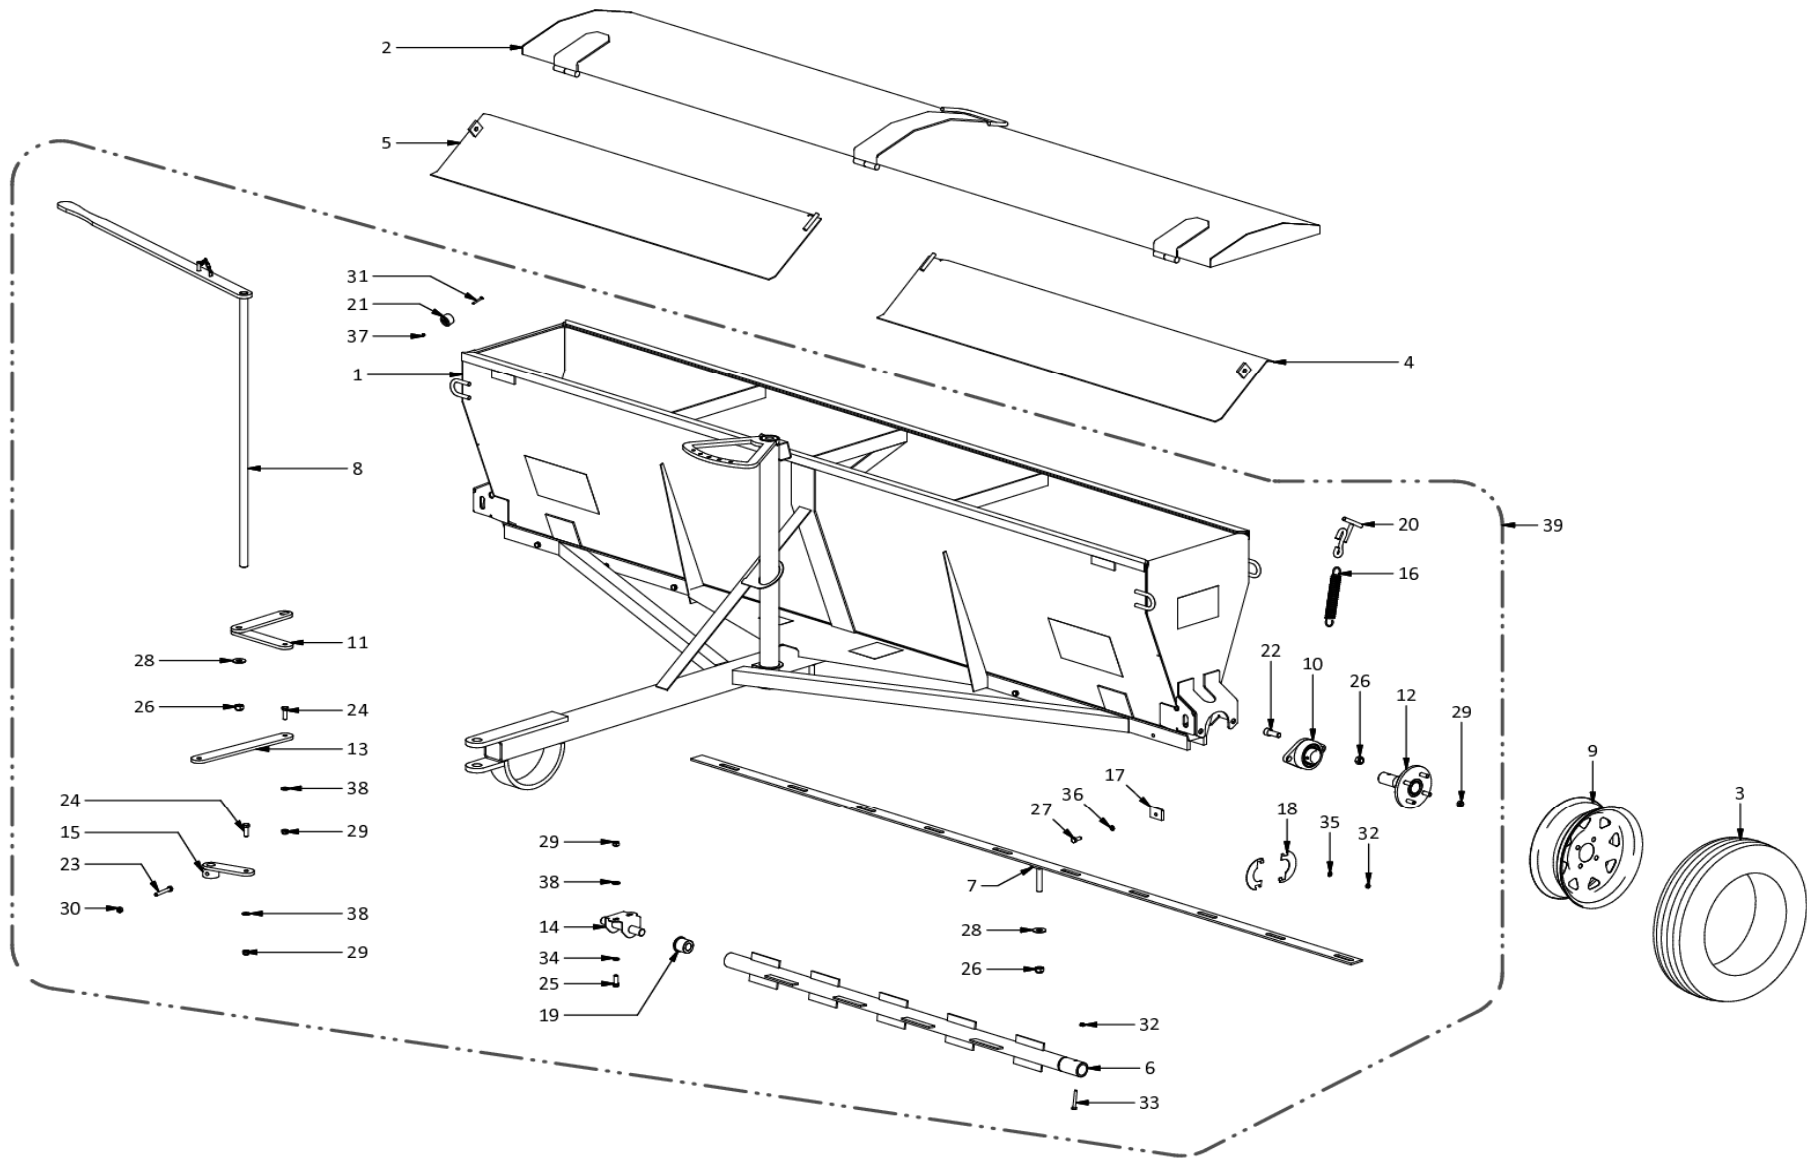

F500 Trailed Limespreeder
A0065

**F500 Trailed Limespreader
A0065**

Item	Part No.	Description	Qty	Item	Part No.	Description	Qty
1	H3500	Hull	1				
2	H3536	Top Cover	1				
3	M3521	Tyre 195R14C 8ply	2				
4	H3537	Deflector LH	1				
5	H3538	Deflector RH	1				
6	H3553	Agitator shaft A0065	2				
7	H3542	Baffle Plate 50x300x6 Parallel Slots	1				
8	H3534	Handle Flow control	1				
9	M3520	Rim White 6Jx14inch 4/100	2				
10	M3564	Bearing FYTB40	2				
11	H3535	Linkage	1				
12	H3554	Wheel hub F500	2				
13	H3541	Linkage	1				
14	H3551	Pedestal Centre	1				
15	H3543	Linkage	1				
16	M3512	Spring	1				
17	H3517	Guide block	20				
18	M3562	Cover Agitator shaft	4				
19	H3552	Bush 25x52x39.5 Nylon	2				
20	H3539	Handle	1				
21	M3519	Stopper Rubber	1				
22	M51640	Cap screw M16x40	4				
23	M41070	Bolt M10x70HT	1				
24	M41235	Bolt M12x35HT	2				
25	M41230	Bolt M12x30HT	2				
26	M61616	Nut Nyloc M16	6				
27	M41025	Bolt M10x25HT	20				
28	M81603	Washer M16x40x3	2				
29	M61209	Nut Nyloc M12	12				
30	M31007	Nut M10	1				
31	M10530	Bolt M5x30	1				
32	M60809	Nut Nyloc M8	6				
33	M10860	Bolt M8x60	2				
34	M81002	Washer Flat M10	2				
35	M80803	Washer Flat M8	4				
36	M91002	Washer Spring M10	20				
37	M30506	Nut Nyloc M5	1				
38	M81202	Washer Flat M12	4				
39	H3550	Hull assembly A0065	1				