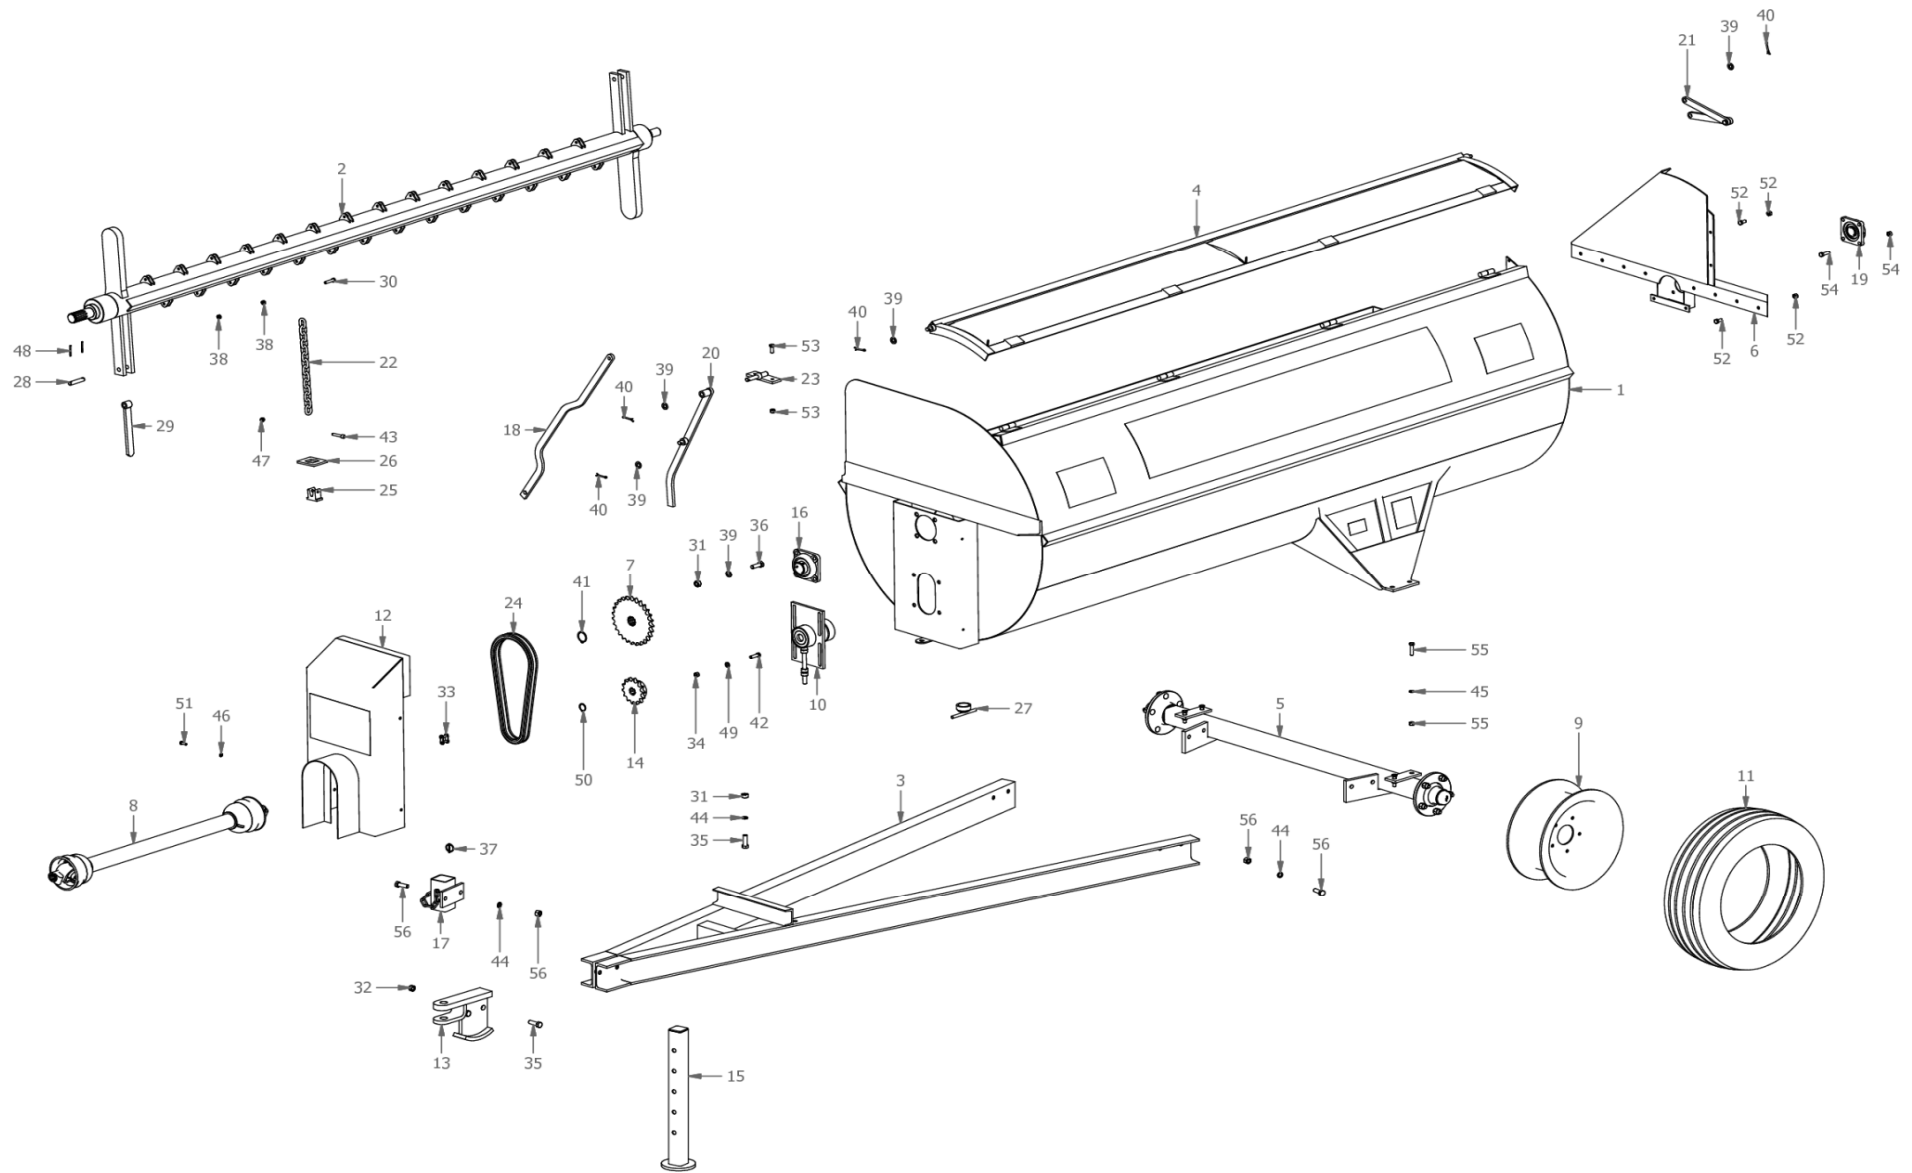

F3000 Rotorspreeder
A0061

**F3000 Rotorspreader
A0061**

Item	Part No.	Description	Qty	Item	Part No.	Description	Qty
1	H3300	Painted Hull F4200 Rotorspreader	1	41	M3325	Circlip External 41.5mm	1
2	H3311	Rotor F3000 RS Rotorspreader	1	42	M41240	Bolt M12x40 HT Galv	4
3	H3342	Chassis Frame F3000RS	1	43	M3414	Cap screw 10x55mm	28
4	H3308	Lid F4200RS	1	44	M91604	Washer Spring M16 Galv	10
5	M3346	Axle Assy 55mm (3000 R/Spreader)	1	45	M91213	Washer Spring M12 Galv	4
6	H3301	Corner Plate F3000RS	1	46	M80803	Washer Flat M8 Galv	4
7	H3319	Sprocket Top 27 Tooth F3000RS	1	47	M61007	Nut Nyloc M10 Galv	28
8	T601010CE112112	PTO shaft B6 1.2m + Clutch FF2	1	48	M70550	Selok Pin 5x50mm	4
9	M3345	Rim 5 Stud 16" Black F3000 Rotorspreader	2	49	M81202	Washer Flat M12 Galv	4
10	H3430	Bearing Assy Botom Rotorspreader	1	50	M3436	Circlip External 32mm	1
11	M3343	Tyre 7.50x16x8 Ply (Rotaspreader 3000)	2	51	M10825	Bolt M8x25 + Nut Galv	8
12	H3317	Chain & PTO Guard F3000RS	1	52	M11225	Bolt M12x25 + Nut Galv	24
13	H3425	Clevis Hitch (Std)	1	53	M11230	Bolt M12x30 + Nut Galv	4
14	H3323	Sprocket Bottom 14 Tooth	1	54	M11240	Bolt M12x40 + Nut Galv	8
15	H3427	Pin, Jack Stand Rotorspreader	1	55	M11250	Bolt M12x50 + Nut Galv	8
16	M3318	Bearing UCF 209/28	1	56	M11645	Bolt M16x45 + Nut Galv	12
17	H3428	Jack Stand Rotorspreader	1	57	M3168	Decal Bird FALCON Large	2
18	H3351	Lid Operating Lever R/Spreader	1	58	M3159	Decal F3000 Rotaspreader	1
19	M3302	Bearing UCF 207/22	1	59	M3176	Decal Brid FALCON Meduim	2
20	H3316	Lid Lever Link F3000RS	1	60	M3003	Serial plate Metal FALCON	1
21	H3307	Lid Rear Link Rod Assy F3000RS	1	61	M3175	Decal PROUD TO BE SOUTH AFRICAN	1
22	M3312	HT Chain (1 Length 14 Link)	28				
23	H3441	Lid Lever Hinge Pin R/Spreader	1				
24	M3321	Drive Chain 1" 25 Link F3000RS	1				
25	H3413	Flail Head for RS Chain	28				
26	H3415	Flail Plate (Fits under Head)	28				
27	H1382	Cap Hull	1				
28	H3306	Pin for End Flail R/Spreader	2				
29	H3305	End Flail F4200RS	2				
30	M41045	Bolt M10x45 HT Galv	28				
31	M31612	Nut M16 Galv	6				
32	M61616	Nut Nyloc M16 Galv	2				
33	M3322	Master Link 1" F3000RS	1				
34	M31209	Nut M12 Galv	4				
35	M41650	Bolt M16x50 HT Galv	4				
36	M41645	Bolt M16x45 HT Galv	4				
37	FLP4	Lynchpin 4mm	1				
38	M31007	Nut M10 Galv	56				
39	M81602	Washer Flat M16x40x2	8				
40	M1416	Split pin B5x60	4				