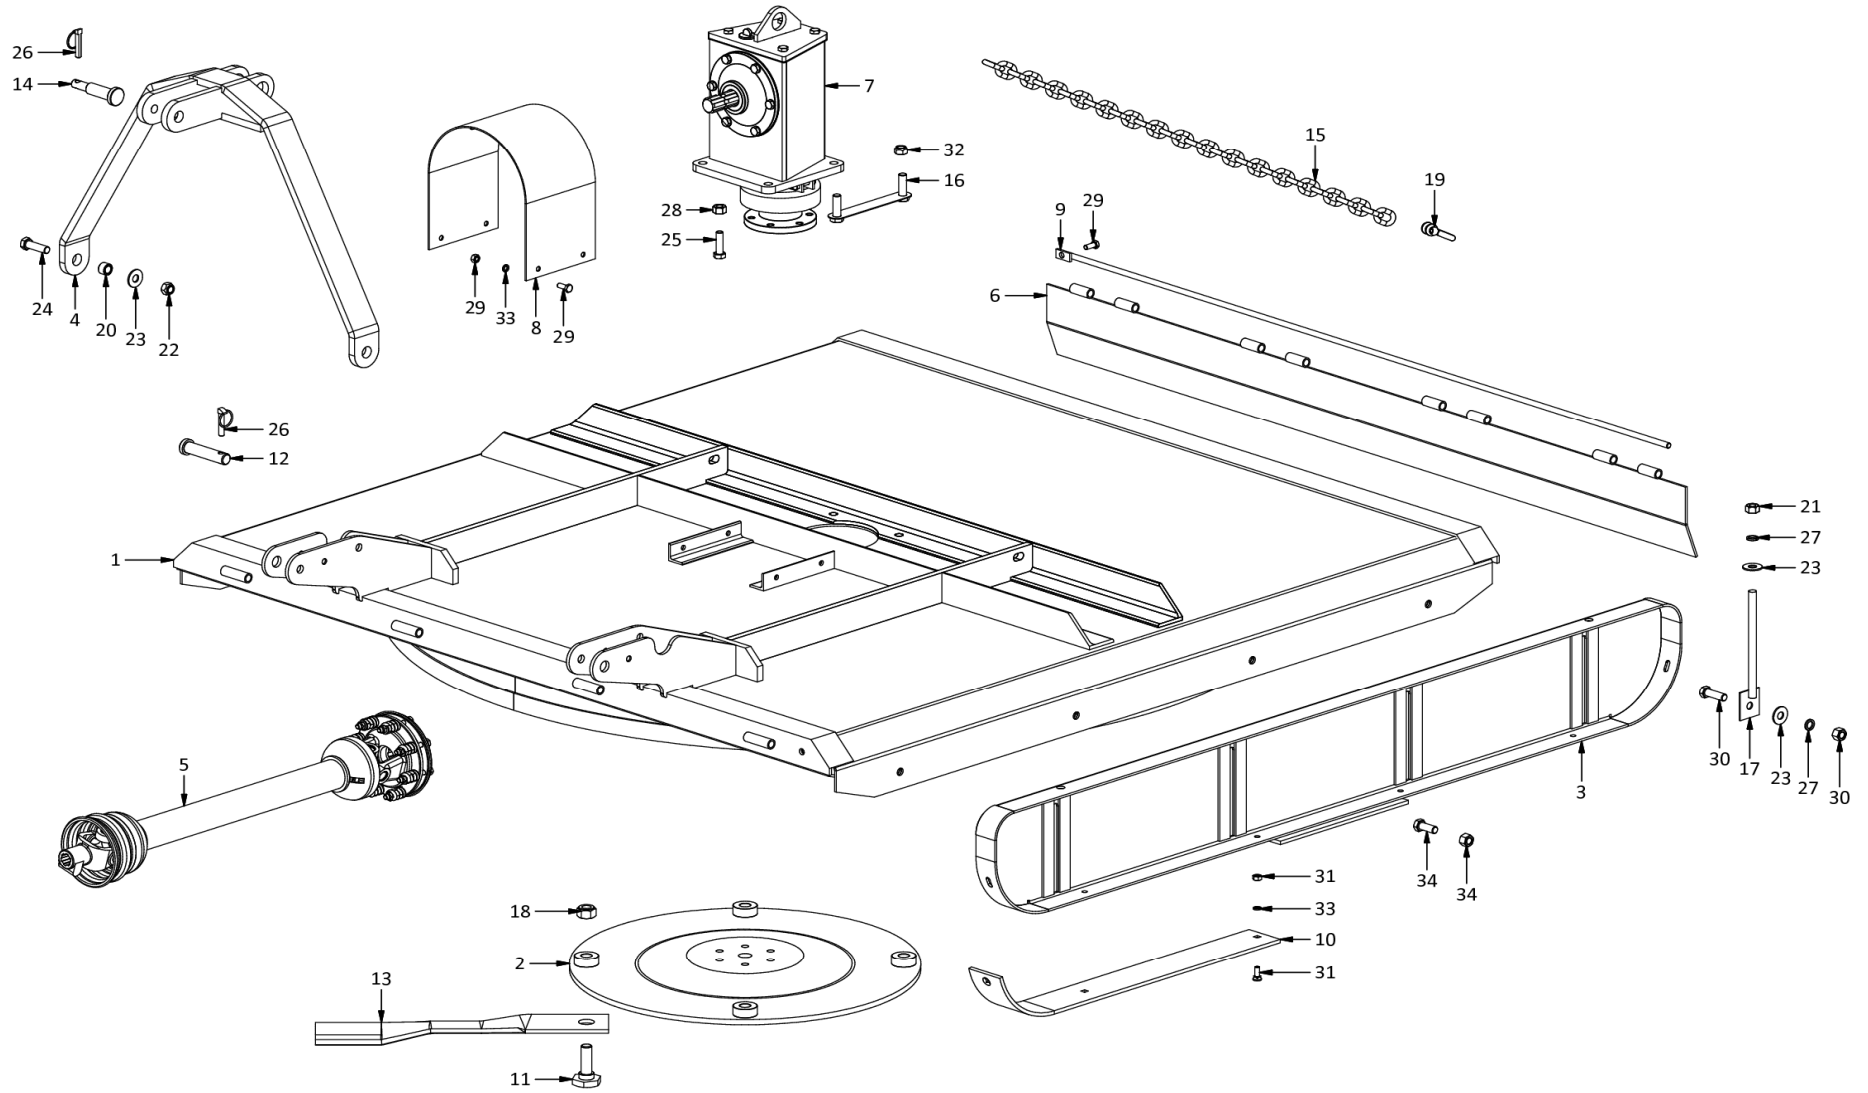

F50-180 Fieldmulcher  
A0043

**F50-180 Fieldmulcher  
A0043**

Item	Part No.	Description	Qty	Item	Part No.	Description	Qty
1	H0553	Deck Painted 180	1	41	M3169	Decal Bird FALCON Small	2
2	H1256	Disk 4-M22 D650	1	42	M3170	Decal VERY IMPORTANT BEFORE USING.....	1
3	H0456	Side Runner	2	43	M3171	Decal Baie Belangrik Alvorens U Die	1
4	H0603	Top mast Cat 1/2	1	44	M3174	Decal IMPORTANT WHEN LOADING.....	1
5	T600960CE112F22	PTO shaft T60 960 112 F22	1	45	M3178	Decal Blade/Lem	1
6	H0203	Flap Rear 1.8m	1	46	M3187	Decal ATTENTION If your tractor is ....	1
7	H1300	Gearbox 1:1.81 F50 Falcon	1				
8	H0702	PTO guard	1				
9	H0103	Rod Flap 1.8m	1				
10	H0422	Skid Runner 8x90x86.5	4				
11	M52275	Blade bolt M22-10.9 Special Black Falcon	4				
12	H0632	Pin Top link Cat2	2				
13	H1523EXT	Blade 10x100x600mm 32.5 Mulcher	4				
14	H0633	Pin Top link Cat 1/2	1				
15	R0611	Chain Gr5 10mm 2T	1				
16	H5357	Bolt set M16Fx55-2 F50	2				
17	H0440FM	Height Adjuster Roller (Long Series)	4				
18	M62222	Nut Nyloc M22	4				
19	M0622	Shackle 7/16in 1.5T	2				
20	H71617	Bush 16x25x17	2				
21	M31612	Nut M16	4				
22	M61616	Nut Nyloc M16	2				
23	M81603	Washer M16x40x3	14				
24	M41655	Bolt M16x55 HT	2				
25	M41450	Bolt M14x50 HT	6				
26	FLP11	Lynchpin 11mm	3				
27	M91604	Washer Spring M16	12				
28	M31410	Nut M14 HT	6				
29	M11025	Bolt + Nut M10x25 HT	9				
30	M11650	Bolt & Nut M16 x 50	8				
31	M21030	Plough bolt + Nut M10x30 HT	24				
32	M61616F	Nut Nyloc M16F	4				
33	M91002	Washer Spring M10	17				
34	M11640	Bolt + Nut M16x40 HT	8				
35	M3176	Decal Brid FALCON Meduim	1				
36	M3003	Serial plate Metal FALCON	1				
37	M3155	Decal F50/180FM Fieldmulcher	1				
38	M3172	Decal DANGER STAY AWAY - ROTATING.....	1				
39	M3173	Decal Lifting hook	1				
40	M3175	Decal PROUD TO BE SOUTH AFRICAN	1				