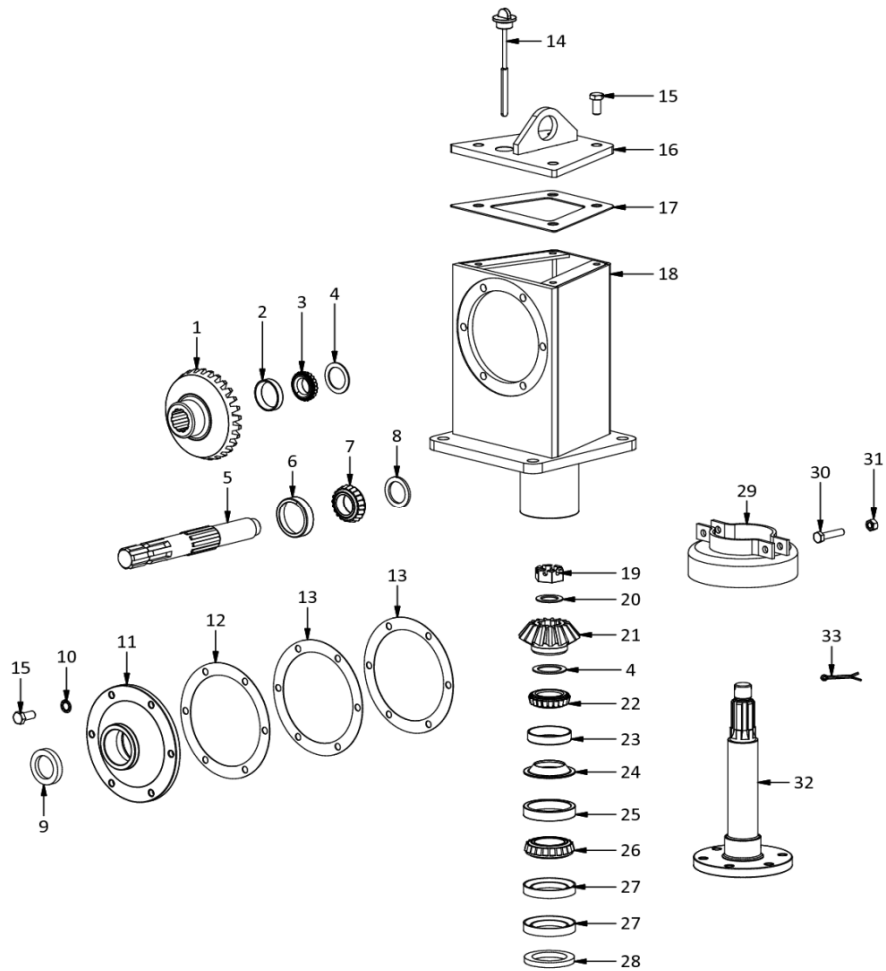

**Gearbox F50
H1300**

Item	Part No.	Description	Qty
1	H1310	Gear Bevel Z29/z10	1
2	M1311	Bearing L44610	1
3	M1312	Bearing L44649	1
4	M1313	Shim 35x49x0.25	A/R
4	M1341	Shim 35x49x0.5	A/R
4	M1342	Shim 35x49x1.0	A/R
5	H1309	Shaft Input 1-3/8 Z6	1
6	M1306	Bearing LM48510	1
7	M1307	Bearing LM48548	1
8	H1308	Washer Hard 50x35x4	1
9	M1301	Seal Radial lip 137227	1
10	M81201	Washer Star M12	6
11	H1303	Input cover F50	1
12	M1304	Gasket Input F50	1
13	M1305	Shim 0.1mm Plastic	A/R
14	M1334	Plug + Dipstick F50	1
15	M41225	Bolt M12x25HT	10
16	H1321A	Cover Gearbox F50	1
17	M1320	Gasket Top F50	1
18	H1314	Housing F50	1
19	M1319	Nut Slotted 1.0UNF	1
20	M1343	Washer 40x26x2	1
21	H1318	Gear Bevel Z16/z6	1
22	M1407	Bearing LM29749	1
23	M1408	Bearing LM29710	1
24	H1324	Retainer Domed	1
25	M1327	Bearing 603011	1
26	M1328	Bearing 603049	1
27	M1325	Seal Radial lip 103905	2
28	M1326	Seal Felt 75x50x10	1
29	H1323	Dust cover	1
30	M41045	Bolt M10x45HT	2
31	M31007	Nut M10	2
32	H1315	Shaft Output F50	1
33	M1416	Split pin B5x60	1