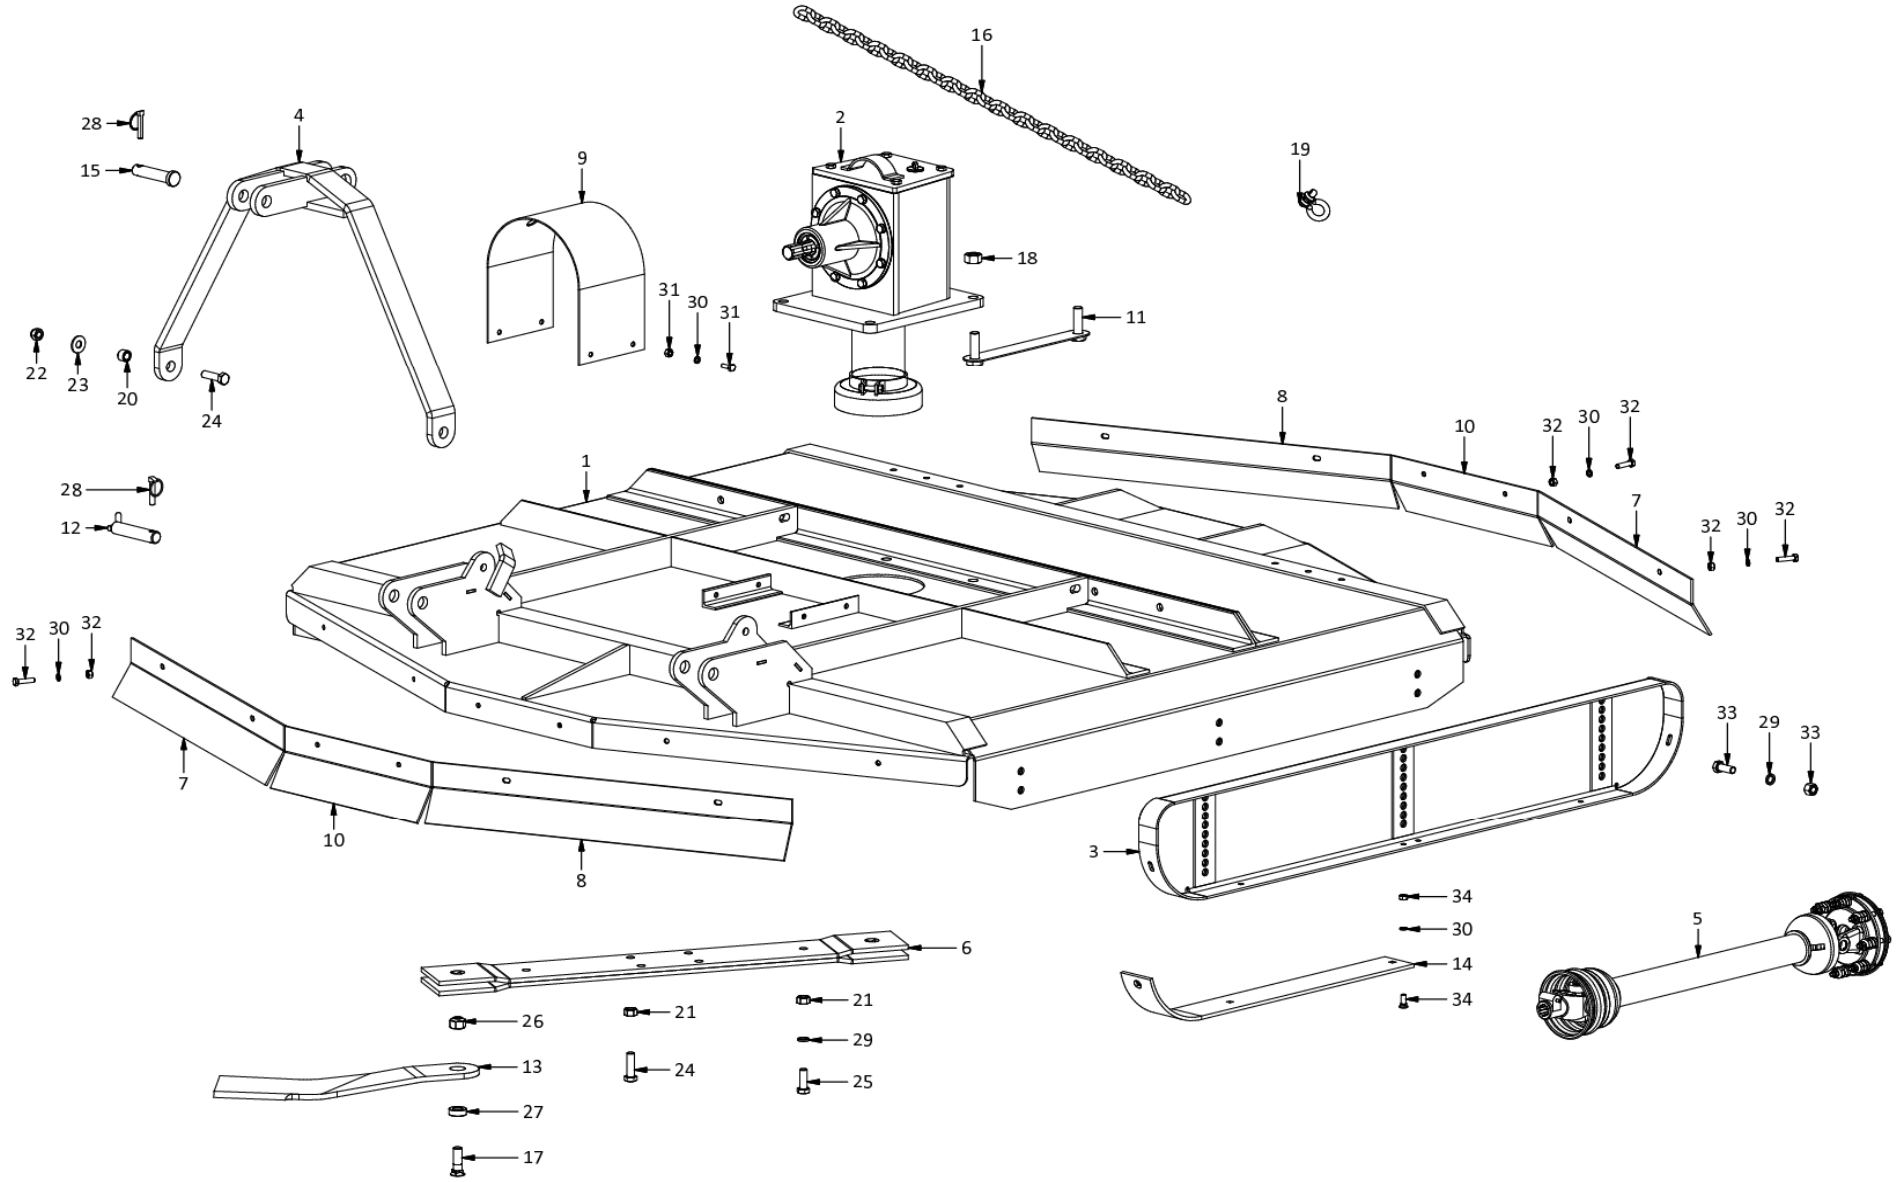

F80-200 Slasher
A0037

**F80-200 Slasher
A0037**

Item	Part No.	Description	Qty	Item	Part No.	Description	Qty
1	H0542A	Deck Painted 2000	1	41	M3152	Decal F80/200 Slasher	1
2	H1400A	Gearbox F80	1	42	M3174	Decal IMPORTANT WHEN LOADING.....	1
3	H0404	Side panel	2	43	M3173	Decal Lifting hook	1
4	H0602	Top mast Cat2	1	44	M3175	Decal PROUD TO BE SOUTH AFRICAN	1
5	T600960CE112F22	PTO shaft T60 960 112 F22	1	45	M3170	Decal VERY IMPORTANT BEFORE USING.....	1
6	H1452	Blade beam 10x130 PCD945	2	46	M3117	Decal WARRANTY 2+3 WAARBORG.....	1
7	H0213	Guard	2	47	M3003	Serial plate	1
8	H0214	Guard	2	48	M8400	Operatos manual Slashers	1
9	H0702	PTO guard	1				
10	H0215	Guard	2				
11	H1448	Ganged bolts 3/4UNFx2-1/2	2				
12	H7115	Pin Btm link Cat2-125	2				
13	H1809	Blade Banana 12x90x(545)-38.5	2				
14	H0422	Skid runner 8x90	4				
15	H0632	Pin Top link Cat2	1				
16	R0611	Chain GR5 10.0	1				
17	M51963	Blade bolt 3/4UNCx2-1/2HT CSK	2				
18	M61919	Nut Nyloc 3/4UNF	4				
19	M0622	Shackle 7/16in 1.5T	2				
20	H71617	Bush 16x25x17	2				
21	M31612	Nut M16	6				
22	M61616	Nut Nyloc M16	2				
23	M81603	Washer M16x40x3	2				
24	M41655	Bolt M16x55HT	6				
25	M41645	Bolt M16x45HT	2				
26	M61921	Nut Nyloc 3/4UNC CSK	2				
27	M73814	Bush Hard 19x38x13	2				
28	FLP11	Lynchpin 11mm	3				
29	M91604	Washer Spring M16	14				
30	M91002	Washer Spring M10	28				
31	M11025	Bolt+nut M10x25HT	8				
32	M11040	Bolt+nut M10x25HT	24				
33	M11640	Bolt+nut M16x40HT	24				
34	M21030	Plough bolt+nut M10x30HT	24				
35	M3187	Decal ATTENTION If your tractor is	1				
36	M3171	Decal Baie Belangrik Alvorens U Die	1				
37	M3168	Decal Bird FALCON Large	1				
38	M3176	Decal Bird Falcon Meduim	2				
39	M3178	Decal Blade/Lem	1				
40	M3172	Decal DANGER STAY AWAY - ROTATING.....	1				