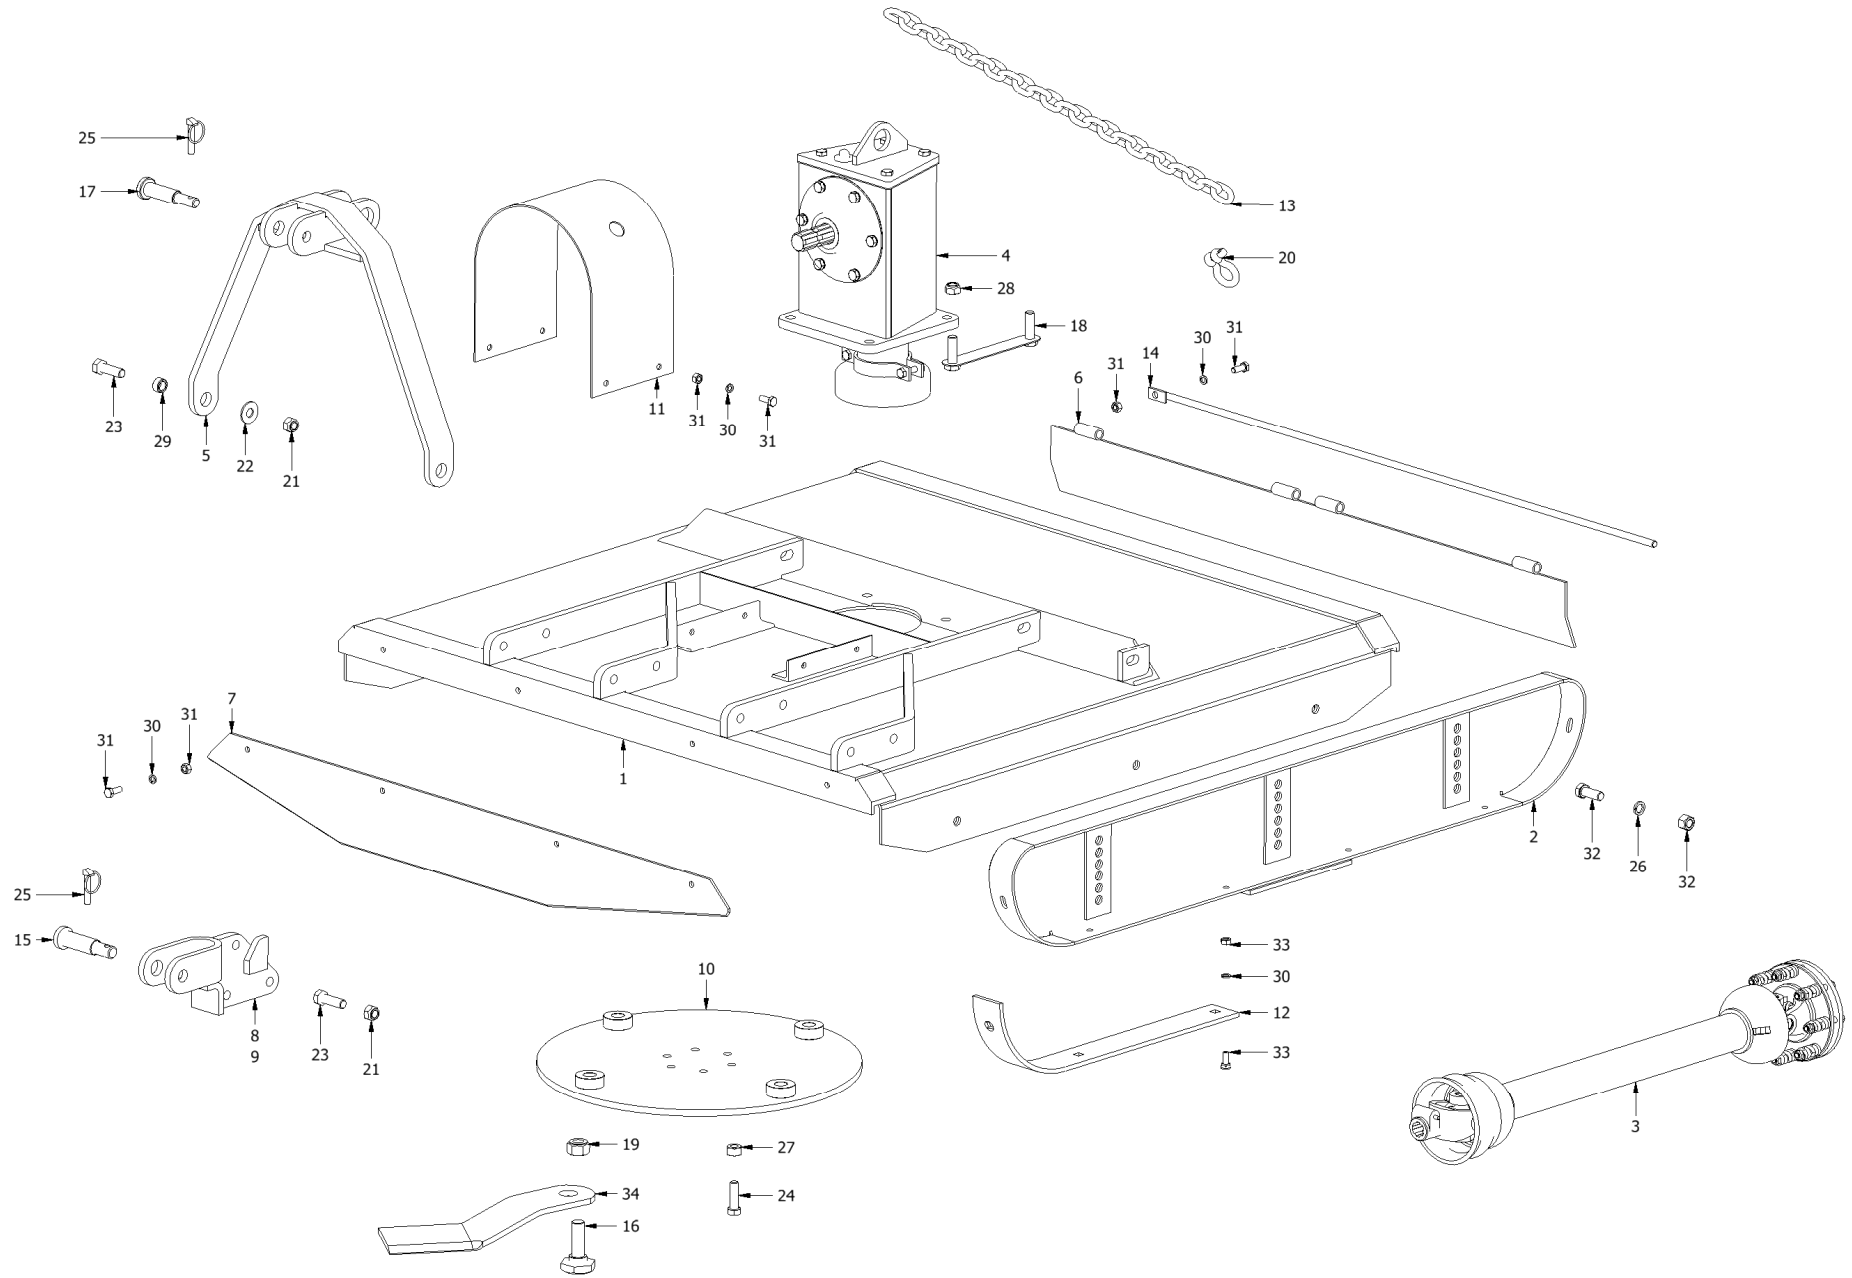

F50-120 Slasher

**F50-120 Slasher
A0027**

Item	Part No.	Description	Qty	Item	Part No.	Description	Qty
1	H0519	Deck Painted 1200	1	41	M3175	Decal PROUD TO BE SOUTH AFRICAN	1
2	H0402	Side Panel	2	42	M3169	Decal Bird FALCON Small	2
3	T400760CE112F12	PTO shaft T40 760 112 F12	1	43	M3170	Decal VERY IMPORTANT BEFORE USING.....	1
4	H1300	Gearbox F50	1	44	M3171	Decal Baie Belangrik Alvorens U Die	1
5	H0601	Top mast	1	45	M3174	Decal IMPORTANT WHEN LOADING.....	1
6	H0212	Flap Rear 1.2m	1	46	M3178	Decal Blade/Lem	1
7	H0252	Skirt 1.2m	1	47	M3187	Decal ATTENTION If your tractor is	1
8	H0655	Clevis Right + stop	1				
9	H0654	Clevis Left	1				
10	H1122	Blade disk 1.2m	1				
11	H0702	PTO guard	1				
12	H0420	Skid runner 8x65x645	4				
13	R0609	Chain GR5 9mm 2t	1				
14	H0101	Rod Flap 1.2m	1				
15	H0645	Pin Bottom Link Cat2	2				
16	M52275	Blade bolt M22-12.9 Special	4				
17	H0633	Pin Top link Cat 1/2	1				
18	H5357	Ganged bolts M16Fx55	2				
19	M62222	Nut Nyloc M22	4				
20	M0622	Shackle 7/16in 1.5T	2				
21	M61616	Nut Nyloc M16	6				
22	M81603	Washer M16x40x3	2				
23	M41650	Bolt M16x50 HT	6				
24	M41450	Bolt M14x50 HT	6				
25	FLP11	Lynchpin 11mm	3				
26	M91604	Washer Spring M16	6				
27	M31410	Nut M14 HT Galv	6				
28	M61616F	Nut Nyloc M16F Galv	4				
29	H71613	Bush 16.5x25x13	2				
30	M91002	Washer Spring M10	21				
31	M11025	Bolt + Nut M10x25 HT	18				
32	M11640	Bolt + Nut M16x40 HT	12				
33	M21030	Plough bolt+nut M10x30HT	24				
34	H1812	BLADE BANANA 10x90x(375)-32.5	4				
35	M3003	Serial plate Metal FALCON	1				
36	M3141	Decal F50/120 Slasher	1				
37	M3117	Decal WARRANTY 2+3 WAARBORG.....	1				
38	M3168	Decal Bird FALCON Large	1				
39	M3172	Decal DANGER STAY AWAY - ROTATING.....	1				
40	M3173	Decal Lifting hook	1				