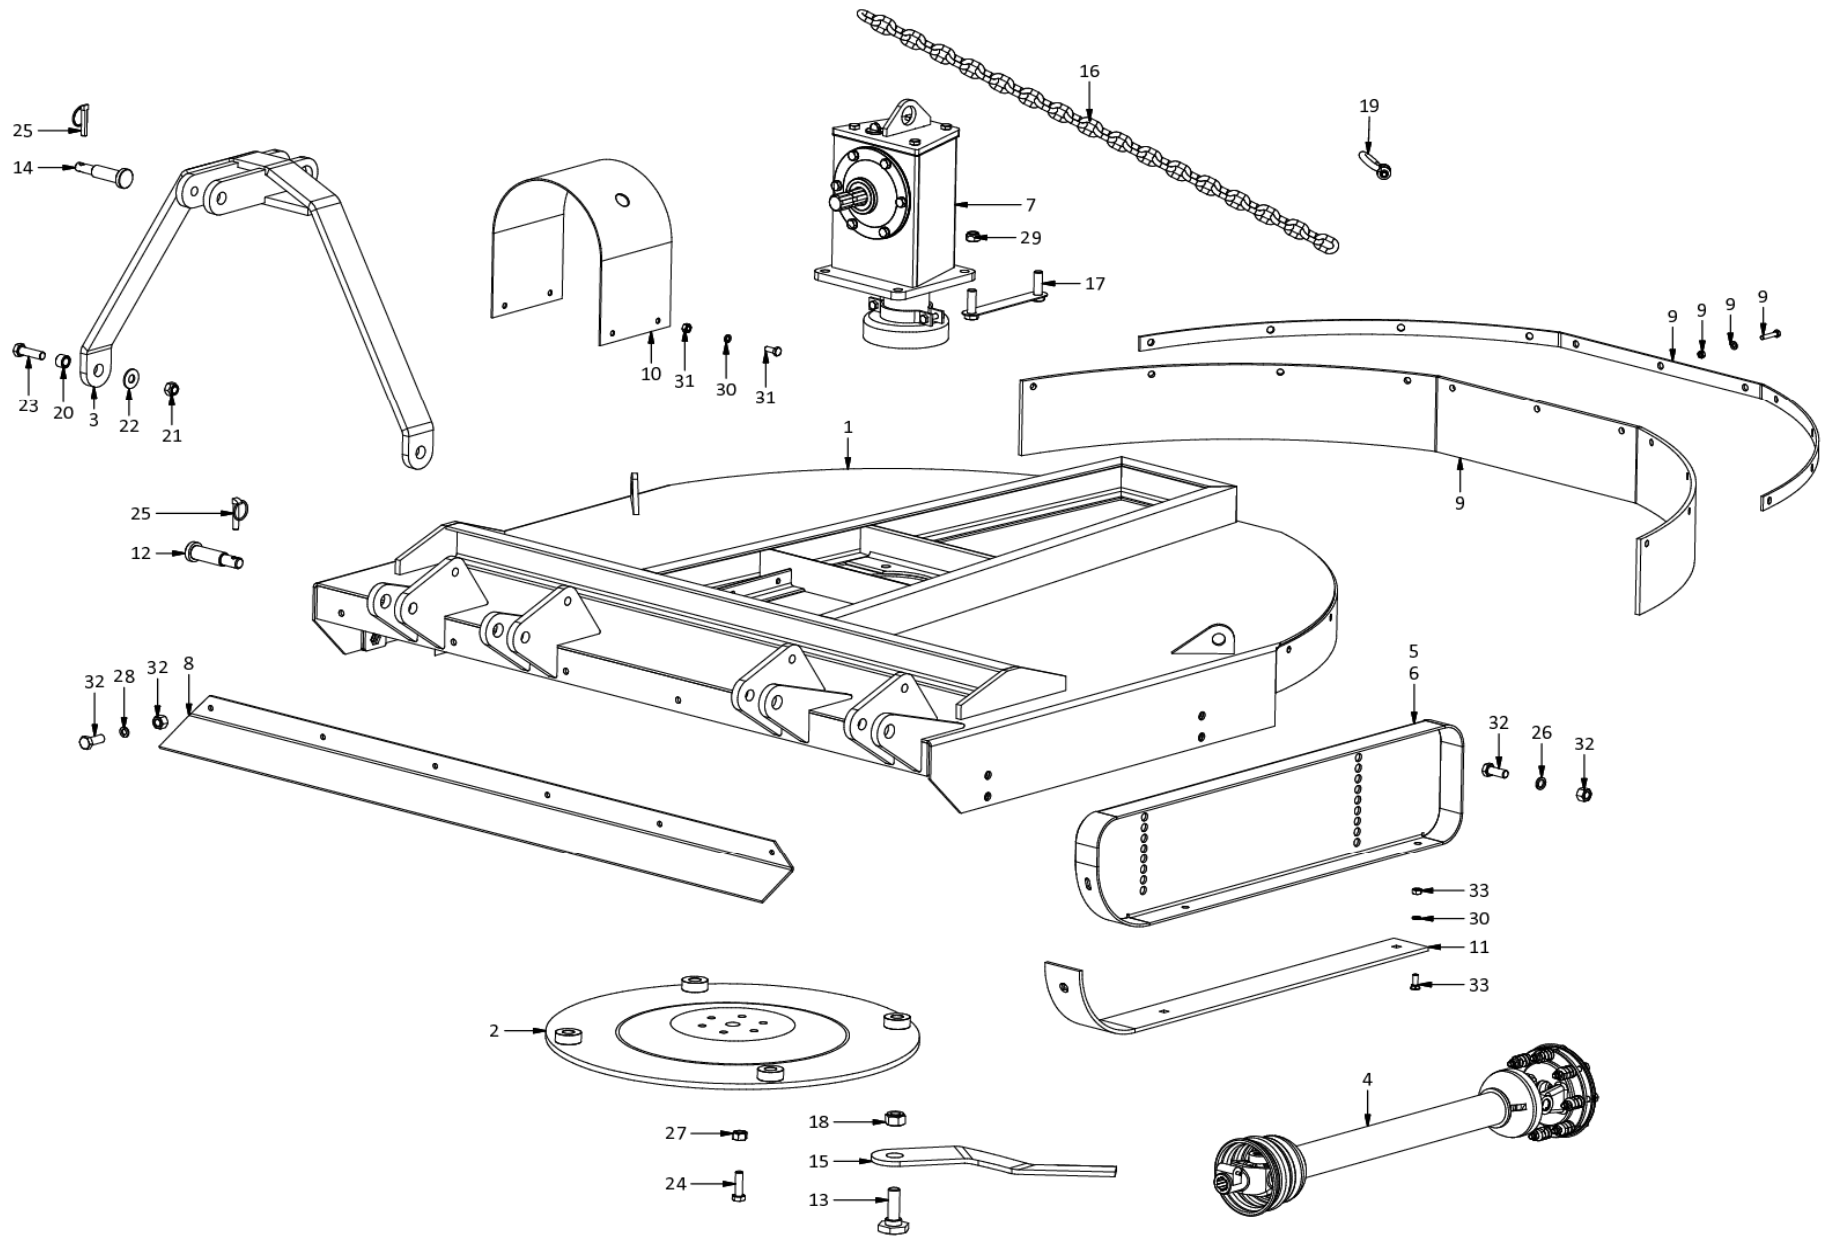

F50-150RG Slasher  
A0026

**F50-150RG Slasher  
A0026**

Item	Part No.	Description	Qty	Item	Part No.	Description	Qty
1	H0524	Deck Painted 1500	1	41	M3140	Decal F50/150RG Slasher	1
2	H1256	Disk 4-M22 PCD650	1	42	M3174	Decal IMPORTANT WHEN LOADING.....	1
3	H0603	Top mast Cat1/2	1	43	M3173	Decal Lifting hook	1
4	T600960CE112F22	PTO shaft T60 960 112 F22	1	44	M3175	Decal PROUD TO BE SOUTH AFRICAN	1
5	H0416	Side panel	1	45	M3170	Decal VERY IMPORTANT BEFORE USING.....	1
6	H0416LH	Side panel	1	46	M3117	Decal WARRANTY 2+3 WAARBORG.....	1
7	H1300	Gearbox F50	1	47	M8400	Operators manual Slashers	1
8	H0255	Skirt 1500	1				
9	H0866	Guard kit	1				
10	H0702	PTO guard	1				
11	H0429	Skid runner 8x90	2				
12	H0645	Pin Btm link Cat2/1	2				
13	M52275	Blade bolt M22-10.9 Special	4				
14	H0633	Pin Top link Cat2/1	1				
15	H1801	Blade Banana 10x90x(440)-32.5	4				
16	R0611	Chain GR5 10.0	1				
17	H5357	Ganged bolts M16Fx55	2				
18	M62222	Nut Nyloc M22	4				
19	M0622	Shackle 7/16in 1.5T	2				
20	H71617	Bush 16x25x17	2				
21	M61616	Nut Nyloc M16	2				
22	M81603	Washer M16x40x3	2				
23	M41655	Bolt M16x55HT	2				
24	M41450	Bolt M14x50HT	6				
25	FLP11	Lynchpin 11mm	3				
26	M91604	Washer Spring M16	8				
27	M31410	Nut M14	6				
28	M91213	Washer Spring M12 Galv	6				
29	M61616F	Nut Nyloc M16F	4				
30	M91002	Washer Spring M10	10				
31	M11025	Bolt+nut M10x25HT	8				
32	M11640	Bolt+nut M16x40HT	28				
33	M21030	Plough bolt+nut M10x30HT	12				
34	M3003	Serial plate	1				
35	M3187	Decal ATTENTION If your tractor is ....	1				
36	M3171	Decal Baie Belangrik Alvorens U Die	1				
37	M3168	Decal Bird FALCON Large	1				
38	M3176	Decal Bird Falcon Meduim	2				
39	M3178	Decal Blade/Lem	1				
40	M3172	Decal DANGER STAY AWAY - ROTATING.....	1				