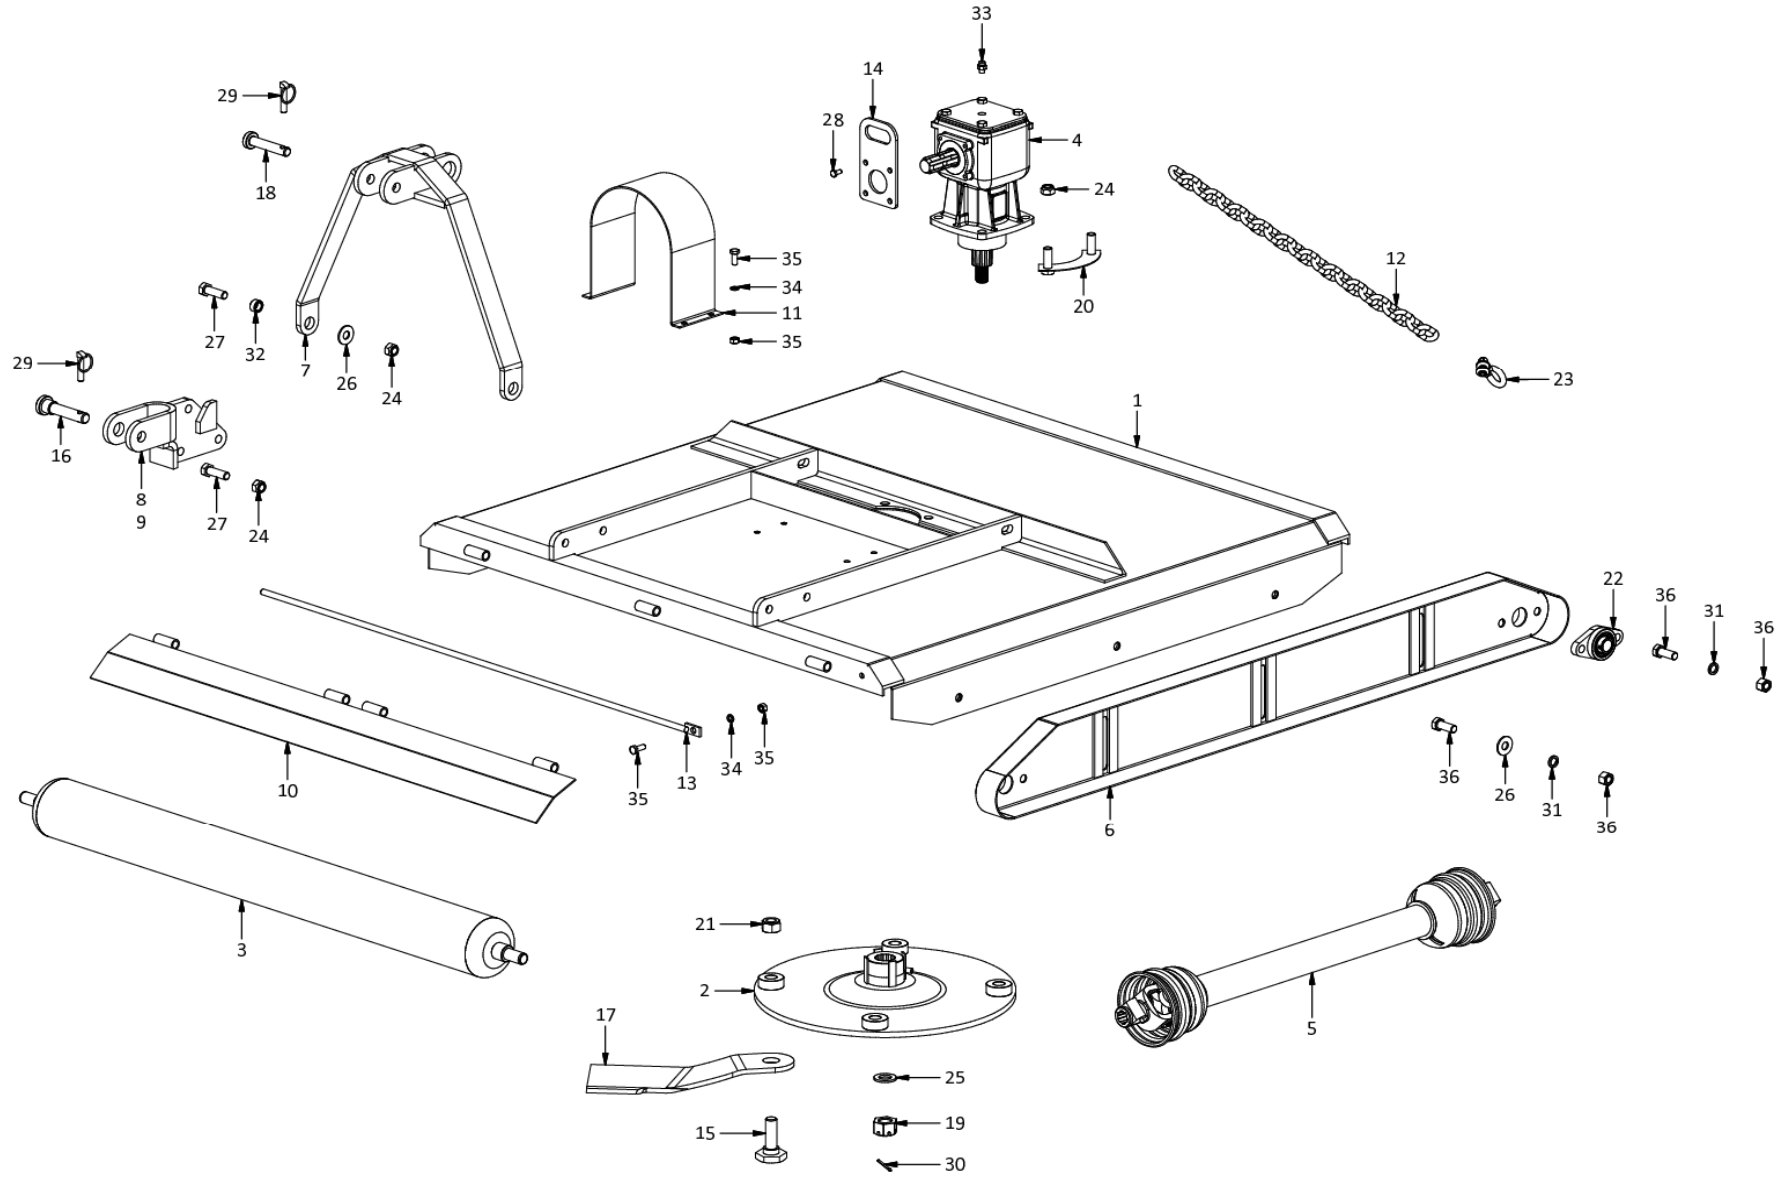

F25-120RM Rollermower  
A0004

**F25-120RM Rollermower  
A0004**

Item	Part No.	Description	Qty	Item	Part No.	Description	Qty
1	H0501R	Deck Painted 1200	1	41	M3169	Decal Bird FALCON Small	2
2	H1120	Disk 4-M22 PCD450	1	42	M3178	Decal Blade/Lem	1
3	H0301	Roller 1200 D127.0	2	43	M3172	Decal DANGER STAY AWAY - ROTATING.....	1
4	M1100	Gearbox F25	1	44	M3123	Decal F25/120R Rollermower	1
5	T400810CE112112	PTO shaft T40 810	1	45	M3174	Decal IMPORTANT WHEN LOADING.....	1
6	H0408	Side panel	2	46	M3173	Decal Lifting hook	1
7	H0600	Top mast Cat1	1	47	M3175	Decal PROUD TO BE SOUTH AFRICAN	1
8	H0655	Clevis Right +stop	1	48	M3170	Decal VERY IMPORTANT BEFORE USING.....	1
9	H0654	Clevis Left	1	49	M3116	Decal WARRANTY 2+2 WAARBORG.....	1
10	H0201	Flap Rear 1200	2				
11	H0700	PTO guard	1				
12	R0609	Chain GR5 9.0	1				
13	H0101	Pin Hinge 1200	2				
14	M0626	Lifting bracket	1				
15	M52275	Blade bolt M22-10.9 Special	4				
16	H0644	Pin Btm link Cat1/2	2				
17	H1812	Blade Banana 10x90x(375)-32.5	4				
18	H0631	Pin Top link Cat1	1				
19	LF13582200515	Nut Slotted M24x2	1				
20	H1110	Ganged bolts M16Fx45	2				
21	M62222	Nut Nyloc M22	4				
22	M0460	Bearing UCFL205	4				
23	M0622	Shackle 7/16in 1.5T	2				
24	M61616	Nut Nyloc M16	10				
25	LF13583200409	Washer 25x44x4	1				
26	M81603	Washer M16x40x3	8				
27	M41650	Bolt M16x50HT	6				
28	M40815	Bolt M8x16HT	4				
29	FLP11	Lynchpin 11mm	3				
30	M1416	Split pin B5x60	1				
31	M91604	Washer Spring M16	14				
32	H71613	Bush 16x25x13	2				
33	LF1786700161	Plug Breather 1/4BSP	1				
34	M91002	Washer Spring M10	6				
35	M11025	Bolt+nut M10x25HT	12				
36	M11640	Bolt+nut M16x40HT	28				
37	M3003	Serial plate	1				
38	M3187	Decal ATTENTION If your tractor is ....	1				
39	M3171	Decal Baie Belangrik Alvorens U Die	1				
40	M3168	Decal Bird FALCON Large	1				